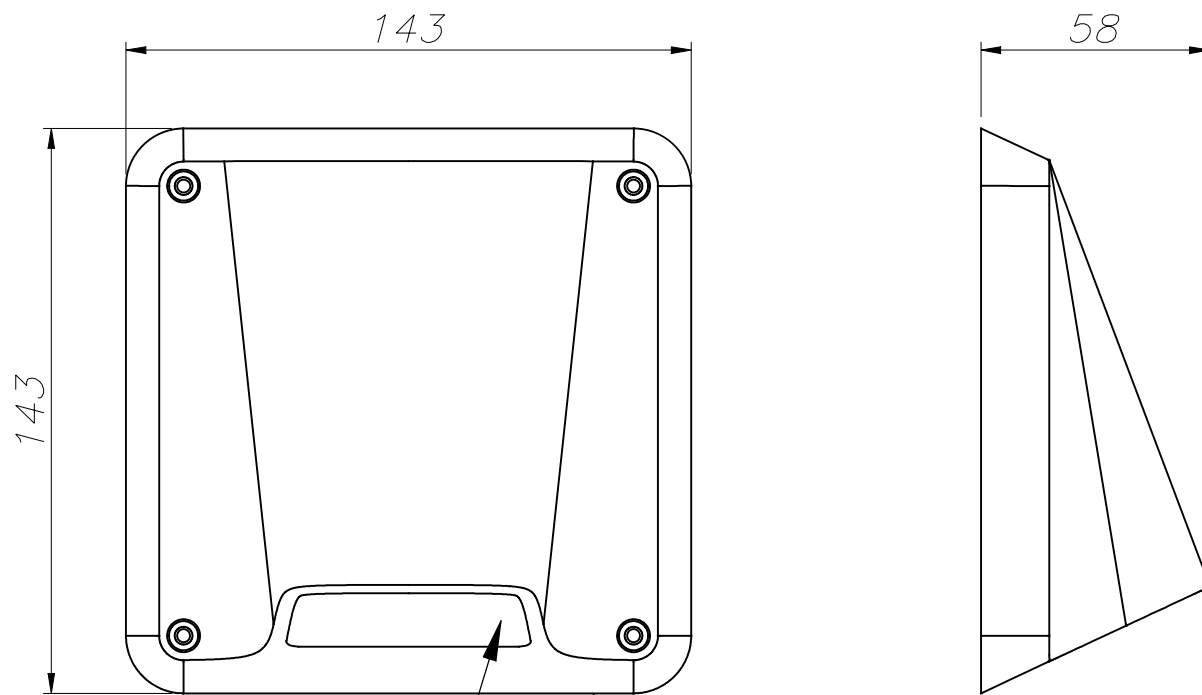

Logistics

Energy Efficiency: LED A++
EAN Code: 8435526865543
Net Weight (Kg): 0.000
Packing: 150 x 60 x 150

The photograph may not match the reference exactly. Please read the product description to identify the finish.