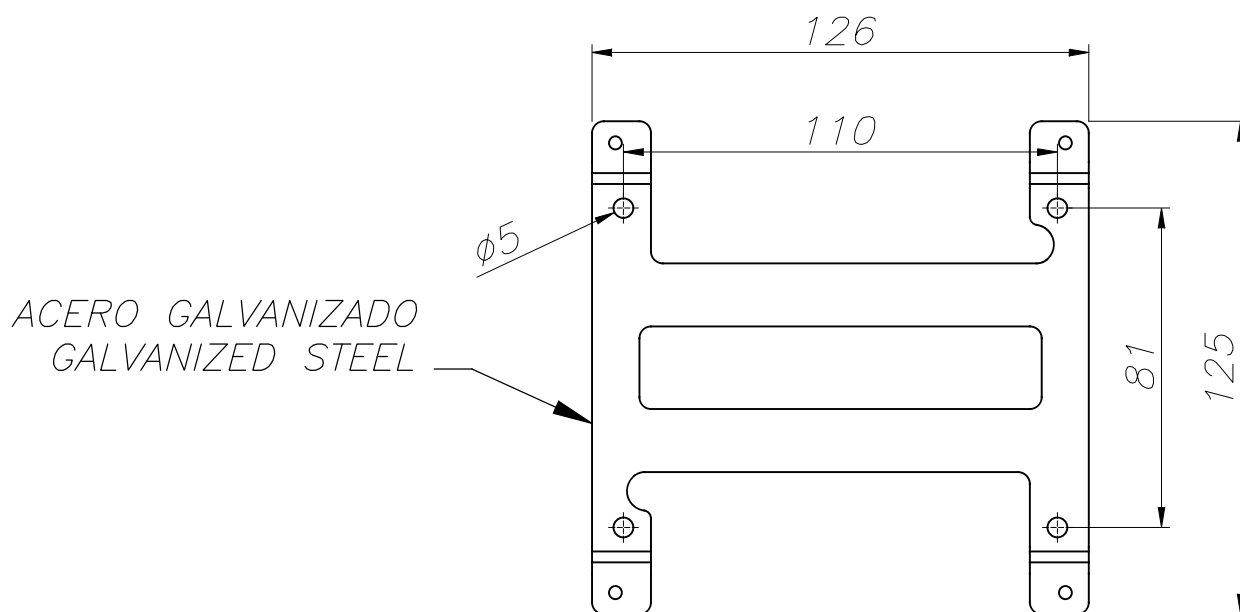

ACERO GALVANIZADO
GALVANIZED STEEL

PLANTILLA DE INSTALACIÓN
INSTALLATION TEMPLATE