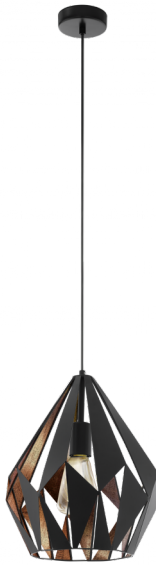

49254 CARLTON 1

General Information

Material number	49254
Type	pendant light
Product segment	Indoor
Theme	Vintage

Dimensions

Article Height (in mm)	1100
Article Diameter (in mm)	310
Net Weight (in kg)	1.68 Kilogram

Material & Colour

Enclosure Material	steel
Enclosure Colour	black, copper
Cable Colour	textil-cable black

Functionality

Switch Type	without switch
Battery	No

Technical Information

Protection Degree	IP20
Protection Class	2
Mains Voltage	220-240V,50/60Hz
Operation Voltage	220-240V,50/60Hz
max. Wattage (1)	1X60W