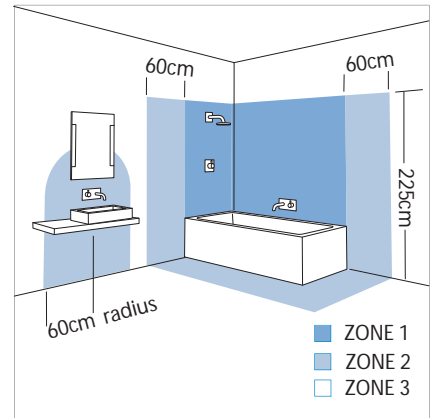

# 4516 Park Lane Table

1 x 60w E27		not included
----------------	--	-----------------

Zones	Not Applicable
-------	----------------

**Shade Combinations**

Shade  
h:170 w:285

Wh	White 4001
Bk	Black 4003

Astro Lighting Ltd.  
G2 River Way,  
Harlow,  
Essex,  
CM20 2DP  
Great Britain