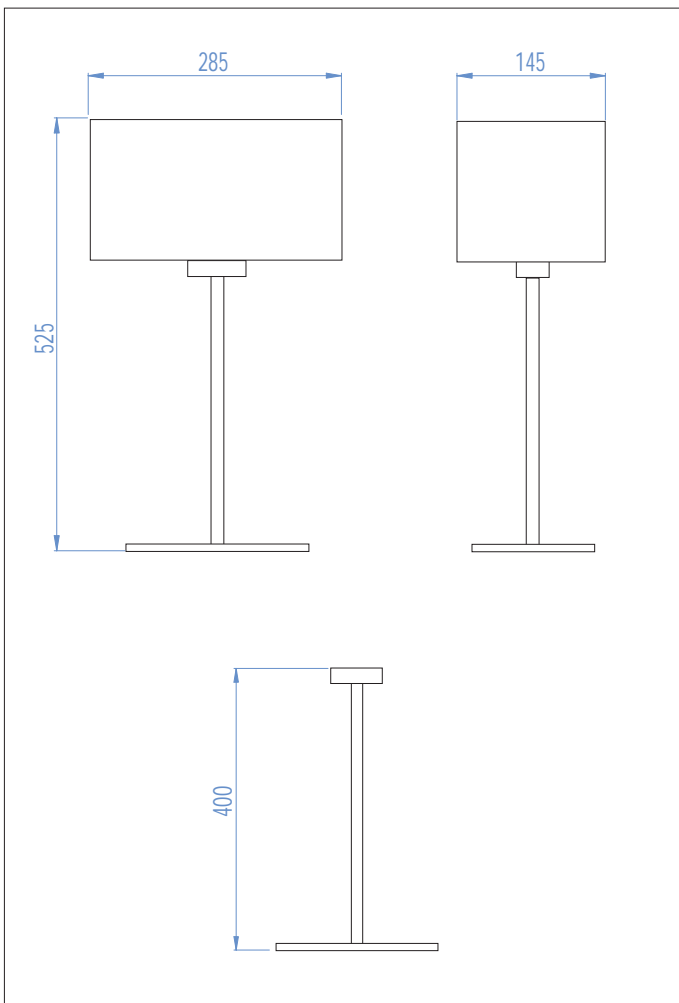

# 4516 Park Lane Table

1 x 60w E27		not included
----------------	--	-----------------

Zones	Not Applicable
-------	----------------

**Shade Combinations**

Shade  
h:170 w:285

Wh	White 4001
Bk	Black 4003

Astro Lighting Ltd.  
G2 River Way,  
Harlow,  
Essex,  
CM20 2DP  
Great Britain