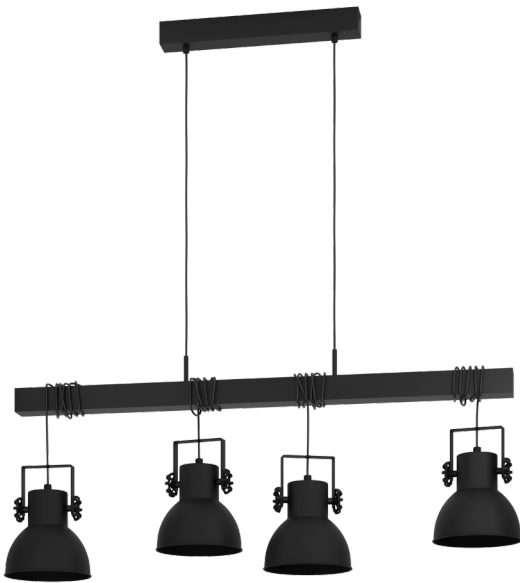

43726 SHIREBROOK

General Information

Material number	43726
Type	pendant light
Product segment	Indoor
Theme	Vintage
FSC®	FSC® 100% FSC® C152762

Dimensions

Article Height (in mm)	1100
Article Width (in mm)	250
Article Length (in mm)	1000
Net Weight (in kg)	4.41 Kilogram

Material & Colour

Enclosure Material	steel, wood
Enclosure Colour	black
Cable Colour	black

Functionality

Switch Type	without switch
Battery	No

Technical Information

Protection Class	1
Mains Voltage	220-240V,50/60Hz
Operation Voltage	220-240V,50/60Hz
max. Wattage (1)	4X40W

Illuminant 1

Illuminant Type (1)	E27
Illuminant incl. (1)	Exclusive
Socket Type (1)	E27