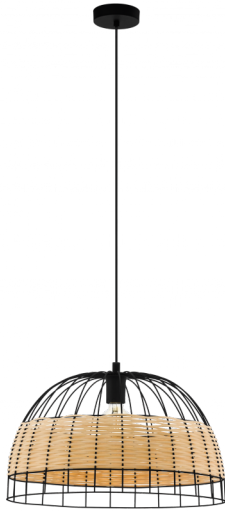

43312

ANWICK

General Information

Material number	43312
Type	pendant light
Product segment	Indoor
Theme	Vintage

Dimensions

Article Height (in mm)	1100
Article Diameter (in mm)	500
Net Weight	1.38 Kilogram

Material & Colour

Enclosure Material	steel
Enclosure Colour	black
Cable Colour	black
Glass/Shade Material	rattan
Glass/Shade Colour	natural

Functionality

Switch Type	without switch
Battery	No

43312

ANWICK

Technical Information