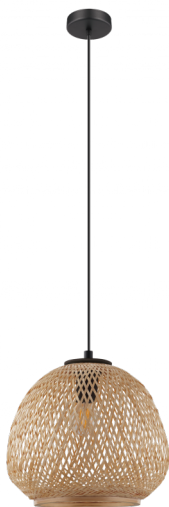

43261

DEMBLEBY

General Information

Material number	43261
Type	pendant light
Product segment	Indoor
Theme	Vintage

Dimensions

Article Height (in mm)	1100
Article Diameter (in mm)	320
Net Weight	0.46 Kilogram

Material & Colour

Enclosure Material	steel
Enclosure Colour	black
Glass/Shade Material	wood
Glass/Shade Colour	natural

Functionality

Switch Type	without switch
Battery	No

43261

DEMBLEBY

Technical Information