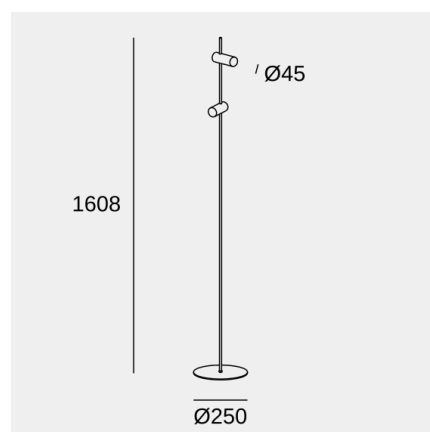

Nude Double

Floor lamp Nude Double E27 30 Black

Technical features

Luminaire total power: 30W
 Structure material: Aluminium
 Structure finish: Black
 Recommended light bulb: E27
 Voltage / frequency: 100-240V/50-60Hz
 Warranty: 5 años
 Easily recyclable luminaire

Luminotechnic features

| Lampholder | Quantity | Light source power (W) |
|------------|----------|------------------------|
| E27 | 2 | Max. power 15W |

Image may not match reference. LedsC4 reserves the right to amend any of the product's components. The data related to flux, power and colour temperature may be subject to changes made by the manufacturer.

Nude Double

Floor lamp Nude Double E27 30 Black

Logistics

x 1

Net weight (kg): 3.32

Packaged weight (kg): 4.62

Packaging: 1630mm x 280mm x
80mm

Light application