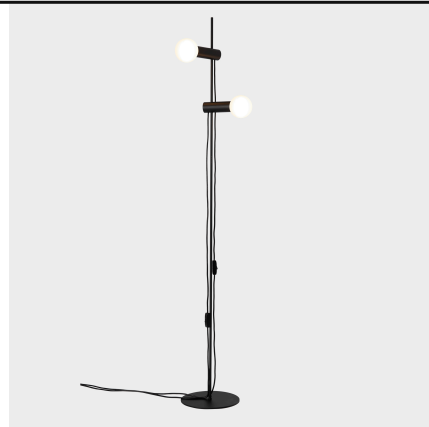

Nude Double

Floor lamp Nude Double E27 30 Black

Technical features

Luminaire total power: 30W
 Structure material: Aluminium
 Structure finish: Black
 Recommended light bulb: E27
 Voltage / frequency: 100-240V/50-60Hz
 Warranty: 5 años
 Easily recyclable luminaire

Luminotechnic features

| Lampholder | Quantity | Light source power (W) |
|------------|----------|------------------------|
| E27 | 2 | Max. power 15W |

Image may not match reference. LedsC4 reserves the right to amend any of the product's components. The data related to flux, power and colour temperature may be subject to changes made by the manufacturer.

Nude Double

Floor lamp Nude Double E27 30 Black

Logistics

x 1

Net weight (kg): 3.32

Packaged weight (kg): 4.62

Packaging: 1630mm x 280mm x
80mm

Light application