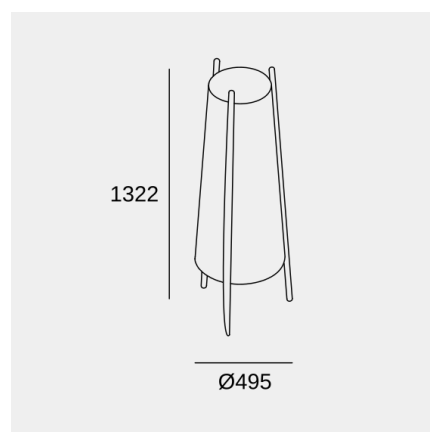

Woody

Gemma Bernal

Floor lamp Woody E27 30 White

Technical features

Luminaire total power: 30W

Structure material: Wood

Structure finish: White

Diffuser material: Textile

Diffuser finish: Beige

Recommended light bulb: E27

Voltage / frequency: 100-240V/50-60Hz

Warranty: 5 años

Luminotechnic features

Lampholder	Quantity	Light source power (W)
E27	2	Max. power 15W

Image may not match reference. LedsC4 reserves the right to amend any of the product's components. The data related to flux, power and colour temperature may be subject to changes made by the manufacturer.