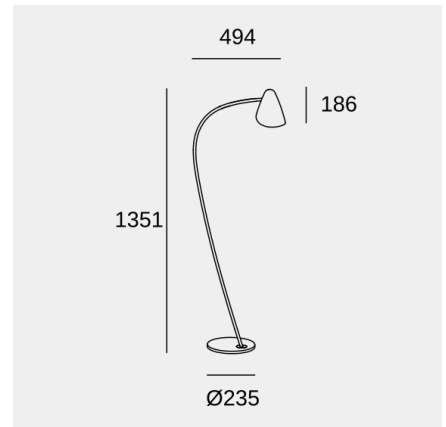

Organic

Manel Llusçà

Floor lamp Organic E27 15 Black 771lm

Technical features

Luminaire total power: 15W

Lens / reflector angle: HORIZONTAL 117°

Structure material: Steel

Structure finish: Black

Max. size of light bulb: 120/80 mm

Recommended light bulb: E27

Voltage / frequency: 100-240V/50-60Hz

Warranty: 5 años

Easily recyclable luminaire

Luminotechnic features

Lampholder	Quantity	Light source power (W)
E27	1	Max. power 15W

Organic

Manel Llusçà

Floor lamp Organic E27 15 Black 771lm

Logistics

x 1

Net weight (kg): 4.83

Packaged weight (kg): 6.55

Packaging: 590mm x 240mm x
1445mm