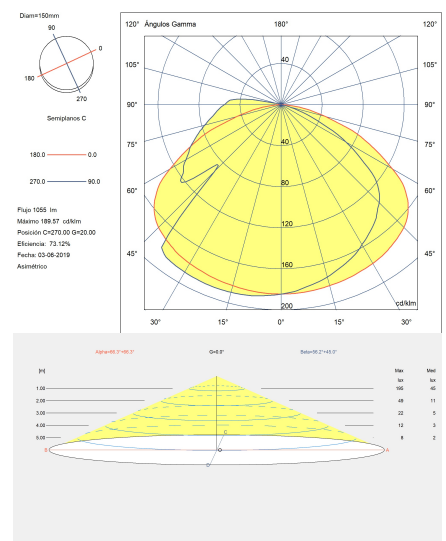

Organic

Manel Llusçà

Floor lamp Organic E27 15 Black 771lm

Technical features

Luminaire total power: 15W

Lens / reflector angle: HORIZONTAL 117°

Structure material: Steel

Structure finish: Black

Max. size of light bulb: 120/80 mm

Recommended light bulb: E27

Voltage / frequency: 100-240V/50-60Hz

Warranty: 5 años

Easily recyclable luminaire

Luminotechnic features

Lampholder	Quantity	Light source power (W)
E27	1	Max. power 15W