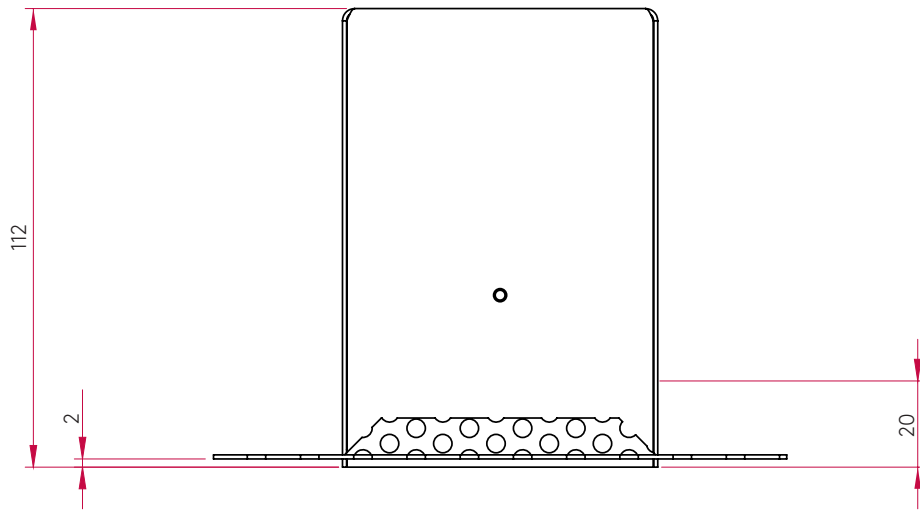

TRIMLESS SQUARE FIRE-RATED LED 5703

SKU 1248012

astro

PRODUCT SPECIFICATION

GENERAL

FINISH:	Matt White	CABLE LENGTH:	450 (mm)
MAIN MATERIAL:	Metal - Mild Steel	GROSS WEIGHT:	1.17 (Kg)
DIMENSIONS:	H:75mm W:75mm D:112mm	CLASS:	CE (Class III)
INSTALLATION ORIENTATION:	Ceiling Mount - Install into new ceiling	IP RATING:	IP20
CUT OUT HOLE:	L: 83mm W:83mm	BATHROOM ZONE:	Zone 3
RECESS DEPTH:	132 (mm)	VOLTAGE:	Constant Current 700 (mA)
FIRE RATING:	90 min	PRODUCT F MARK:	Not Suitable for covering with thermal insulation

LAMP

LIGHT SOURCE:	COB LED	MACADAM ELIPSE:	3-Step
MAXIMUM WATTAGE:	6.8W	UGR:	To Be Advised
MAXIMUM LAMP LENGTH:	Not Applicable	BEAM ANGLE:	40 (Degrees)
LAMP INCLUDED?	Yes (Integral)	TILT ADJUSTMENT ANGLE:	Not Applicable
LUMINOUS FLUX:	475.1 (lm)	ROTATION ADJUSTMENT ANGLE:	Not Applicable
COLOUR TEMP:	2700 (K)	AVERAGE LIFESPAN:	36,300 (Hrs)
CRI:	80	L70:	To Be Advised
R9:	4.9		

ADDITIONAL INFORMATION

Product tested with 1836 - LED Driver CC 250/350/500/700mA DALI Dim

BOX QUANTITY x 8

PRODUCT ELEVATIONS

CUTOUT 80X80MM Ø114MM