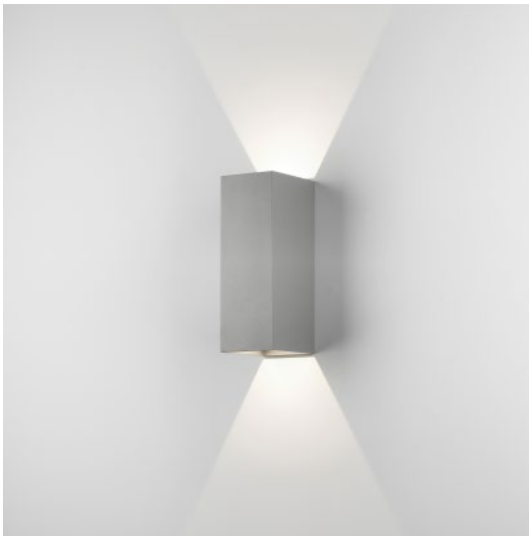

OSLO 255 LED 7990

SKU 1298008

astro

PRODUCT SPECIFICATION

GENERAL

FINISH:	Textured Painted Silver	CABLE LENGTH:	Not Applicable
MAIN MATERIAL:	Metal - Aluminium	GROSS WEIGHT:	1.42 (Kg)
DIMENSIONS:	H: 255mm W: 90mm D: 110mm	CLASS:	CE (Class I)
INSTALLATION ORIENTATION:	Wall Mount - Horizontal (Reduced IP rating) /Vertical	IP RATING:	IP65
CUT OUT HOLE:	Not Applicable	BATHROOM ZONE:	Zone 1, 2, 3
RECESS DEPTH:	Not Applicable	VOLTAGE:	Mains 230V
FIRE RATING:	Not Applicable	PRODUCT F MARK:	Suitable for mounting on flammable materials

LAMP

LIGHT SOURCE:	COB LED	MACADAM ELLIPSE:	3-Step
MAXIMUM WATTAGE:	7.5W	UGR:	To Be Advised
MAXIMUM LAMP LENGTH:	Not Applicable	BEAM ANGLE:	To Be Advised
LAMP INCLUDED?	Yes (Integral)	TILT ADJUSTMENT ANGLE:	Not Applicable
LUMINOUS FLUX:	270.46 (lm)	ROTATION ADJUSTMENT ANGLE:	Not Applicable
COLOUR TEMP:	3000 (K)	AVERAGE LIFESPAN:	36,300 (Hrs)
CRI:	80	L70:	To Be Advised
R9:	12.9		