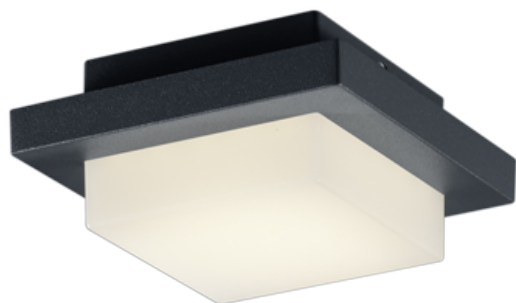

Wall lamp

HONDO – 228960142

incl. 1x SMD LED, 3,5W · 1x 330lm, 3000K

- **Not suitable for external dimmer**
- **Wall- & ceiling mounting**
- **IP54**

Material construction

Diecast aluminium ·
Anthracite
Plastic · White

Product dimensions

Width: 14cm
Height: 14cm
Weight: 0,57kg

Technical data

Light source: SMD – LED (integrated)
Watt: 3,5W
Lumen: 1x 330lm
Kelvin: 3000K
Emission angle: 122°
Color rendering (CRI): > 80 CRI
Lifetime: 20000H
Switching cycles: 50000x ON/OFF