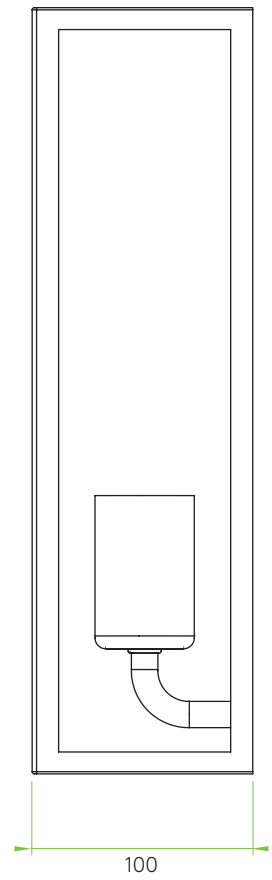

PRODUCT SPECIFICATION

GENERAL

FINISH:	Bronze Plated	CABLE LENGTH:	Not Applicable
MAIN MATERIAL:	Metal - Stainless Steel	GROSS WEIGHT:	2.488 (Kg)
DIMENSIONS:	H: 350mm W: 160mm D: 100mm	CLASS:	CE (Class I)
INSTALLATION ORIENTATION:	Wall Mount - Vertical	IP RATING:	IP44
CUT OUT HOLE:	L: 60mm W: 60mm	BATHROOM ZONE:	Not Applicable
RECESS DEPTH:	60 (mm)	VOLTAGE:	Mains 230 (V)
FIRE RATING:	Not Applicable	PRODUCT F MARK:	Suitable for mounting on flammable materials

LAMP

LIGHT SOURCE:	E27/ES	MACADAM ELIPSE:	Not Applicable
MAXIMUM WATTAGE:	60W Max	UGR:	Not Applicable
MAXIMUM LAMP LENGTH:	200 (mm)	BEAM ANGLE:	Not Applicable
LAMP INCLUDED?	No	TILT ADJUSTMENT ANGLE:	Not Applicable
LUMINOUS FLUX:	Lamp Dependent	ROTATION ADJUSTMENT ANGLE:	Not Applicable
COLOUR TEMP:	Lamp Dependent	AVERAGE LIFESPAN:	Lamp Dependent
CRI:	Lamp Dependent	L70:	Not Applicable
R9:	Not Applicable		

BOX QUANTITY X6

PRODUCT ELEVATIONS

Recess in wall for Terminal Block 60x60x30mm