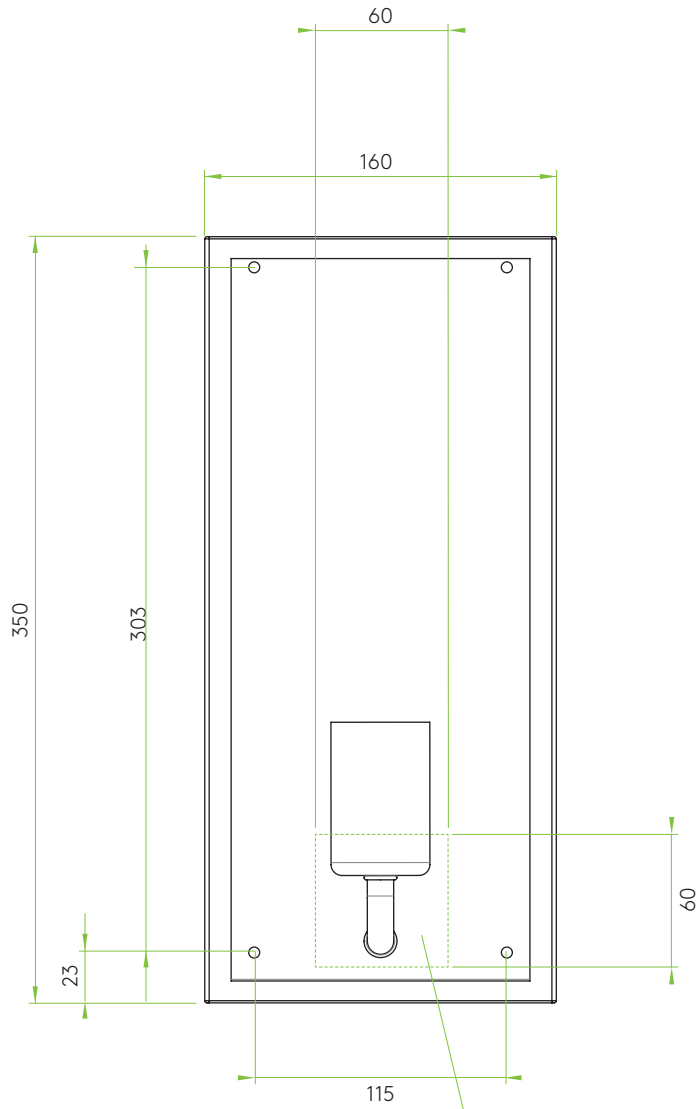

PRODUCT SPECIFICATION

GENERAL

FINISH:	Bronze Plated	CABLE LENGTH:	Not Applicable
MAIN MATERIAL:	Metal - Stainless Steel	GROSS WEIGHT:	2.488 (Kg)
DIMENSIONS:	H: 350mm W: 160mm D: 100mm	CLASS:	CE (Class I)
INSTALLATION ORIENTATION:	Wall Mount - Vertical	IP RATING:	IP44
CUT OUT HOLE:	L: 60mm W: 60mm	BATHROOM ZONE:	Not Applicable
RECESS DEPTH:	60 (mm)	VOLTAGE:	Mains 230 (V)
FIRE RATING:	Not Applicable	PRODUCT F MARK:	Suitable for mounting on flammable materials

LAMP

LIGHT SOURCE:	E27/ES	MACADAM ELIPSE:	Not Applicable
MAXIMUM WATTAGE:	60W Max	UGR:	Not Applicable
MAXIMUM LAMP LENGTH:	200 (mm)	BEAM ANGLE:	Not Applicable
LAMP INCLUDED?	No	TILT ADJUSTMENT ANGLE:	Not Applicable
LUMINOUS FLUX:	Lamp Dependent	ROTATION ADJUSTMENT ANGLE:	Not Applicable
COLOUR TEMP:	Lamp Dependent	AVERAGE LIFESPAN:	Lamp Dependent
CRI:	Lamp Dependent	L70:	Not Applicable
R9:	Not Applicable		

BOX QUANTITY X6

PRODUCT ELEVATIONS

Recess in wall for Terminal Block 60x60x30mm