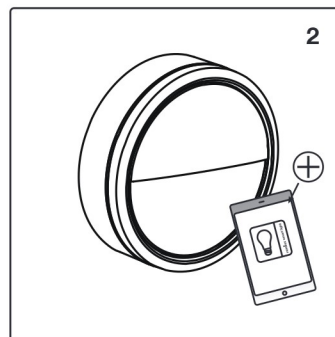

Open Nordlux Smart Light
App and connect Lamp via "+" in App