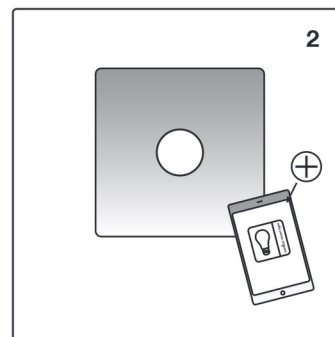

Select the settings for the lamp.

Purchase the Nordlux Sensor.  
Put the battery into Sensor.  
Turn on the Bluetooth of your phone.  
Stay within 8 meters from the Sensor

Open Nordlux Smart Light  
App and connect sensor via "+" in App

Link the Ava to the sensor

Select the settings of the sensor to control the  
Ava automatically