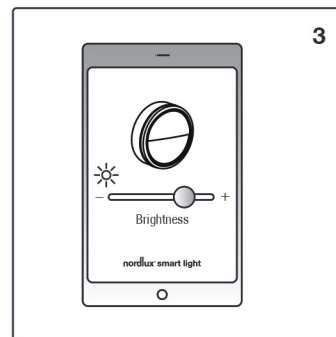

Download Nordlux Smart Light  
in Apple App Store or Google Play

Switch on the lamp.  
Turn on the Bluetooth of your phone.  
Stay within 8 meters from the Lamp

Open Nordlux Smart Light  
App and connect Lamp via "+" in App

Select the settings for the lamp.

Purchase the Nordlux Sensor.  
Put the battery into Sensor.  
Turn on the Bluetooth of your phone.  
Stay within 8 meters from the Sensor

Open Nordlux Smart Light  
App and connect sensor via "+" in App

Link the Ava to the sensor

Select the settings of the sensor to control the  
Ava automatically