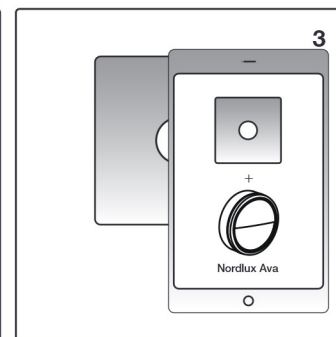

Download Nordlux Smart Light  
in Apple App Store or Google Play

Switch on the lamp.  
Turn on the Bluetooth of your phone.  
Stay within 8 meters from the Lamp

Open Nordlux Smart Light  
App and connect Lamp via "+" in App

Select the settings for the lamp.

Purchase the Nordlux Sensor.  
Put the battery into Sensor.  
Turn on the Bluetooth of your phone.  
Stay within 8 meters from the Sensor

Open Nordlux Smart Light  
App and connect sensor via "+" in App

Link the Ava to the sensor

Select the settings of the sensor to control the  
Ava automatically