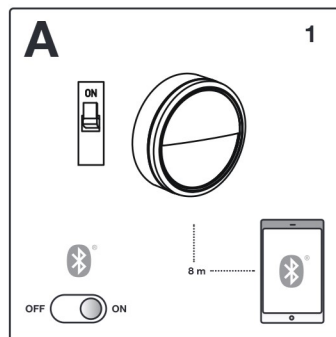

Download Nordlux Smart Light
in Apple App Store or Google Play

Switch on the lamp.
Turn on the Bluetooth of your phone.
Stay within 8 meters from the Lamp