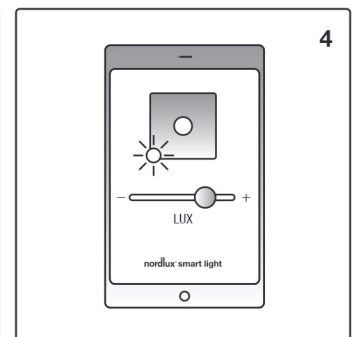

Select the settings for the lamp.

Purchase the Nordlux Sensor.  
Put the battery into Sensor.  
Turn on the Bluetooth of your phone.  
Stay within 8 meters from the Sensor

Open Nordlux Smart Light  
App and connect sensor via "+" in App

Link the Ava to the sensor

Select the settings of the sensor to control the  
Ava automatically