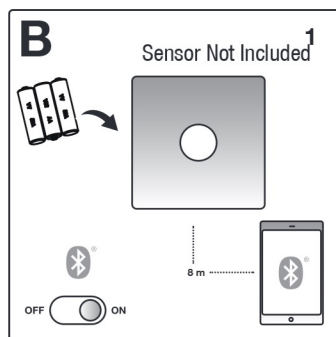

Select the settings for the lamp.

Purchase the Nordlux Sensor.  
Put the battery into Sensor.  
Turn on the Bluetooth of your phone.  
Stay within 8 meters from the Sensor

Open Nordlux Smart Light  
App and connect sensor via "+" in App

Link the Ava to the sensor

Select the settings of the sensor to control the  
Ava automatically