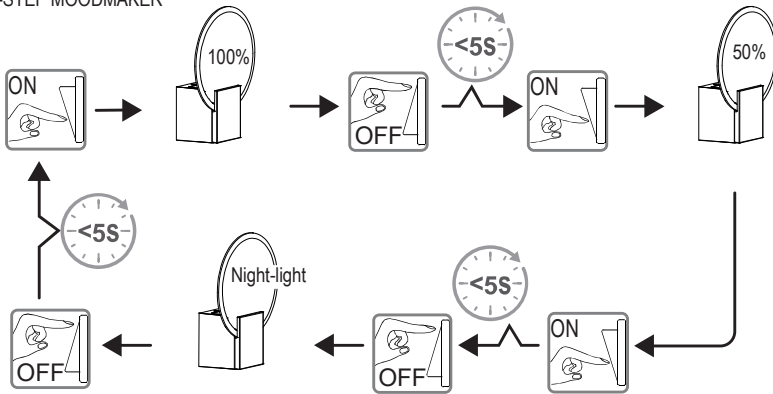

HESTER IP44 3-STEP-DIM

3-STEP MOODMAKER

Memorizing previous mode

Reset function