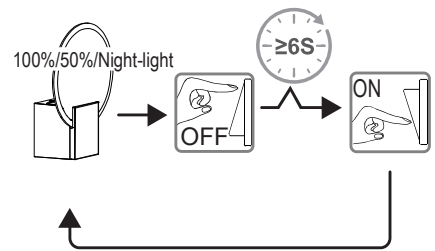

HESTER IP44 3-STEP-DIM

3-STEP MOODMAKER

Memorizing previous mode

Reset function