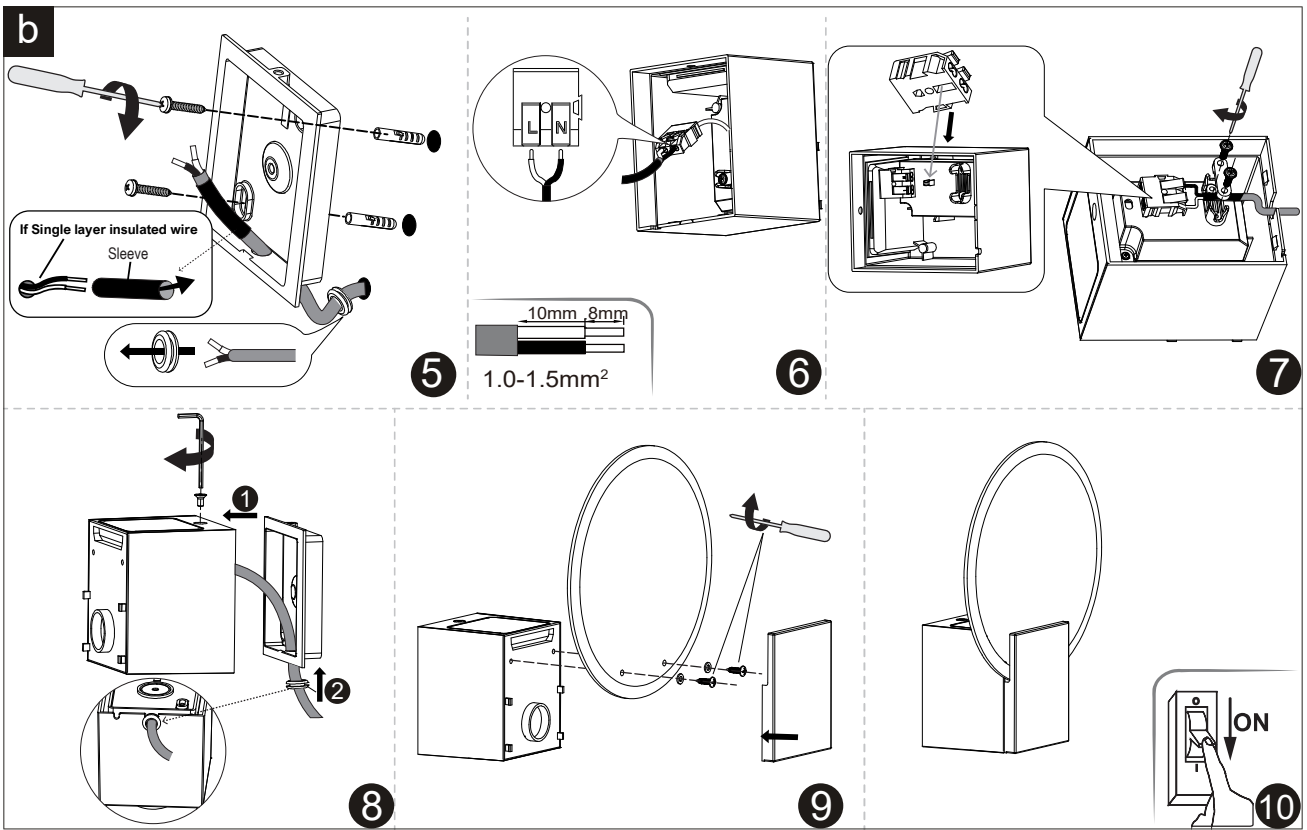

HESTER IP44 3-STEP-DIM

3-STEP MOODMAKER

Memorizing previous mode

Reset function