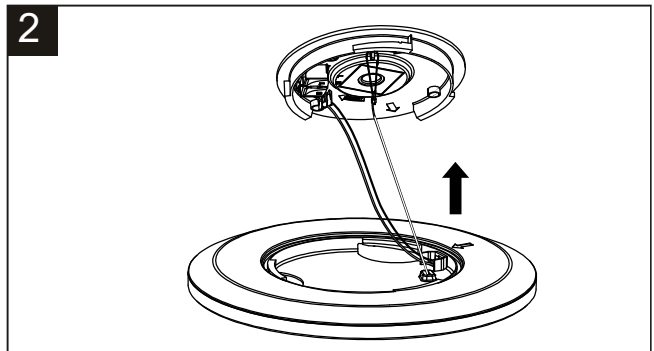

nordlux®

Monteringsanvisning | Montageanleitung | Mounting instruction | Installationsanvisningar | Instructions de montage | Montage-instructies

OJA SCENE SELECT

Item N°: 2015016101 | 2015106101

3-STEP MOODMAKER™ FUNCTION·WORKS WITH A NORMAL WALL SWITCH