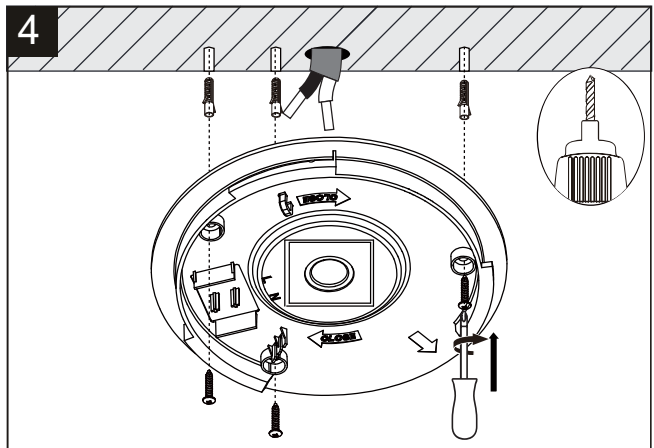

nordlux®

Monteringsanvisning | Montageanleitung | Mounting instruction | Installationsanvisningar | Instructions de montage | Montage-instructies

OJA SCENE SELECT

Item N°: 2015016101 | 2015106101

3-STEP MOODMAKER™ FUNCTION·WORKS WITH A NORMAL WALL SWITCH