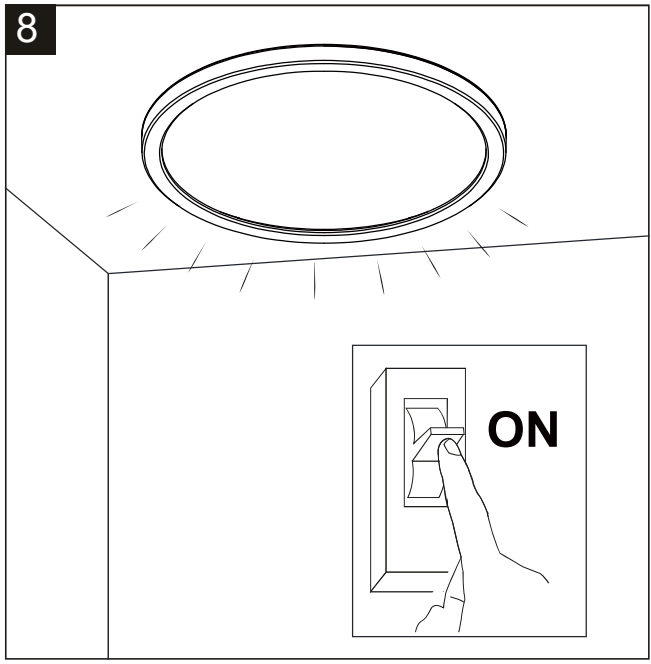

nordlux®

Monteringsanvisning | Montageanleitung | Mounting instruction | Installationsanvisningar | Instructions de montage | Montage-instructies

OJA SCENE SELECT

Item N°: 2015016101 | 2015106101

3-STEP MOODMAKER™ FUNCTION·WORKS WITH A NORMAL WALL SWITCH