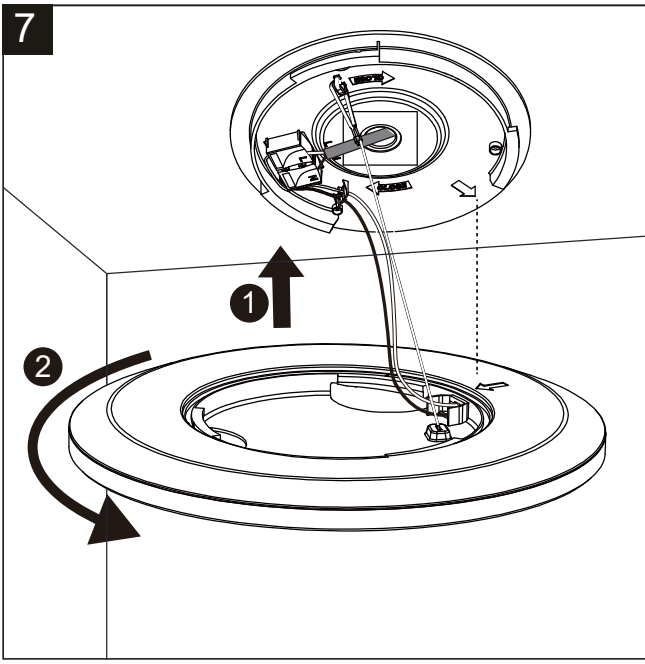

nordlux®

Monteringsanvisning | Montageanleitung | Mounting instruction | Installationsanvisningar | Instructions de montage | Montage-instructies

OJA SCENE SELECT

Item N°: 2015016101 | 2015106101

3-STEP MOODMAKER™ FUNCTION·WORKS WITH A NORMAL WALL SWITCH