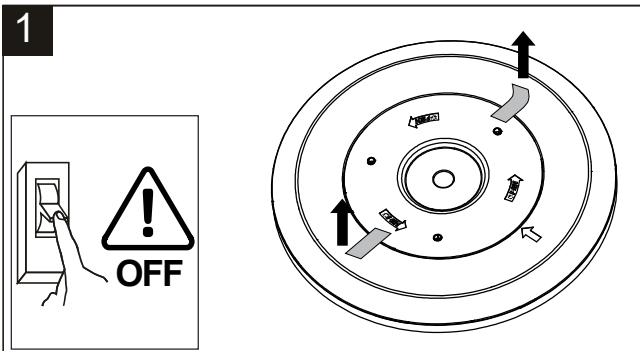

nordlux®

Monteringsanvisning | Montageanleitung | Mounting instruction | Installationsanvisningar | Instructions de montage | Montage-instructies

OJA SCENE SELECT

Item N°: 2015016101 | 2015106101

3-STEP MOODMAKER™ FUNCTION·WORKS WITH A NORMAL WALL SWITCH