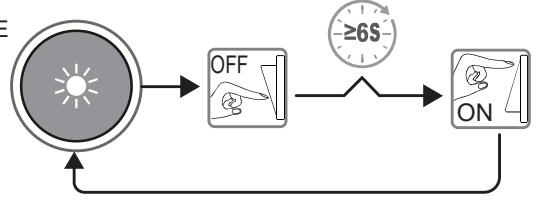

nordlux®

Monteringsanvisning | Montageanleitung | Mounting instruction | Installationsanvisningar | Instructions de montage | Montage-instructies

OJA SCENE SELECT

Item N°: 2015016101 | 2015106101

3-STEP MOODMAKER™ FUNCTION·WORKS WITH A NORMAL WALL SWITCH

MEMORIZING PREVIOUS MODE

RESET FUNCTION