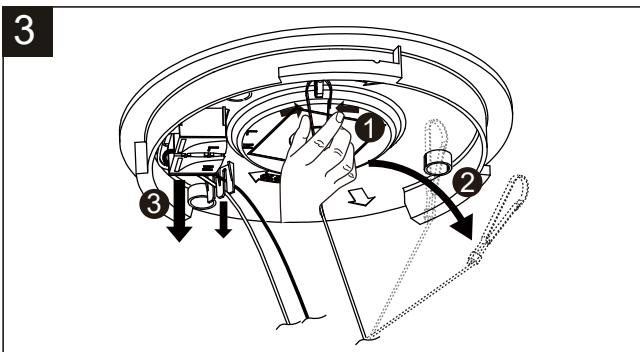

nordlux®

Monteringsanvisning | Montageanleitung | Mounting instruction | Installationsanvisningar | Instructions de montage | Montage-instructies

OJA SCENE SELECT

Item N°: 2015016101 | 2015106101

3-STEP MOODMAKER™ FUNCTION·WORKS WITH A NORMAL WALL SWITCH