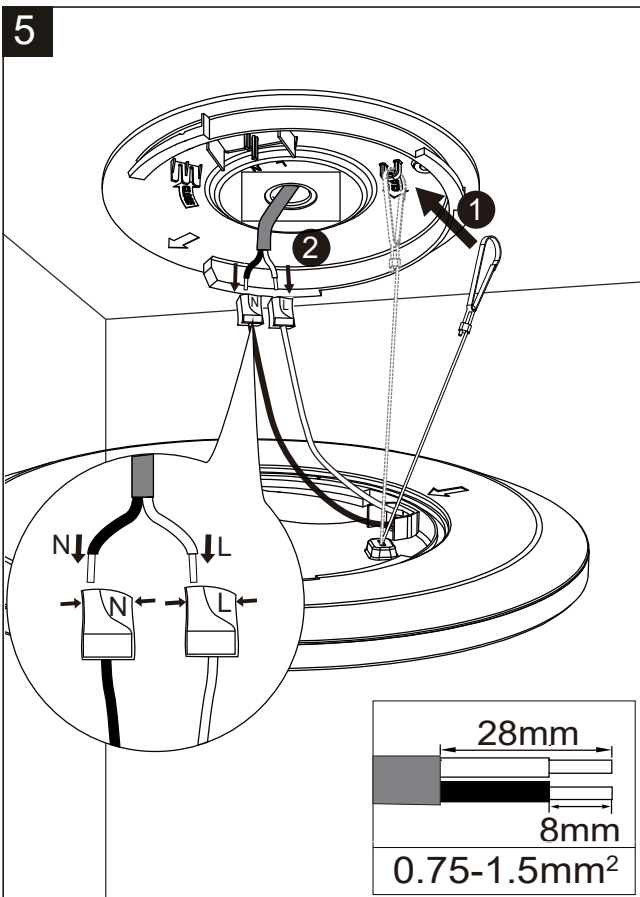

nordlux®

Monteringsanvisning | Montageanleitung | Mounting instruction | Installationsanvisningar | Instructions de montage | Montage-instructies

OJA SCENE SELECT

Item N°: 2015016101 | 2015106101

3-STEP MOODMAKER™ FUNCTION·WORKS WITH A NORMAL WALL SWITCH