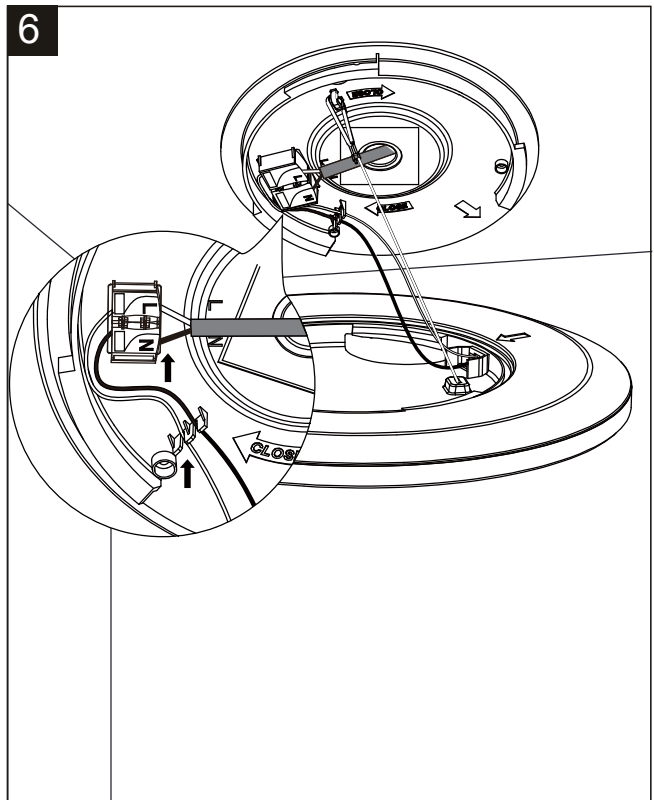

nordlux®

Monteringsanvisning | Montageanleitung | Mounting instruction | Installationsanvisningar | Instructions de montage | Montage-instructies

OJA SCENE SELECT

Item N°: 2015016101 | 2015106101

3-STEP MOODMAKER™ FUNCTION·WORKS WITH A NORMAL WALL SWITCH