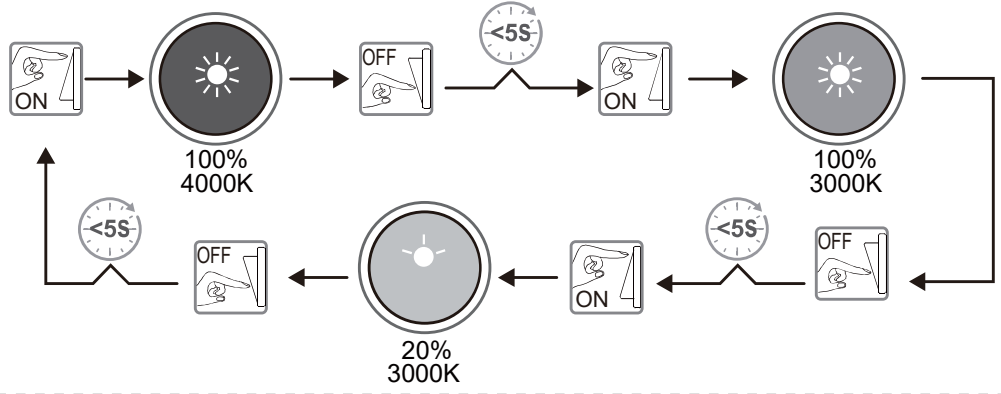

nordlux®

Monteringsanvisning | Montageanleitung | Mounting instruction | Installationsanvisningar | Instructions de montage | Montage-instructies

OJA SCENE SELECT

Item N°: 2015016101 | 2015106101

3-STEP MOODMAKER™ FUNCTION·WORKS WITH A NORMAL WALL SWITCH

MEMORIZING PREVIOUS MODE

RESET FUNCTION