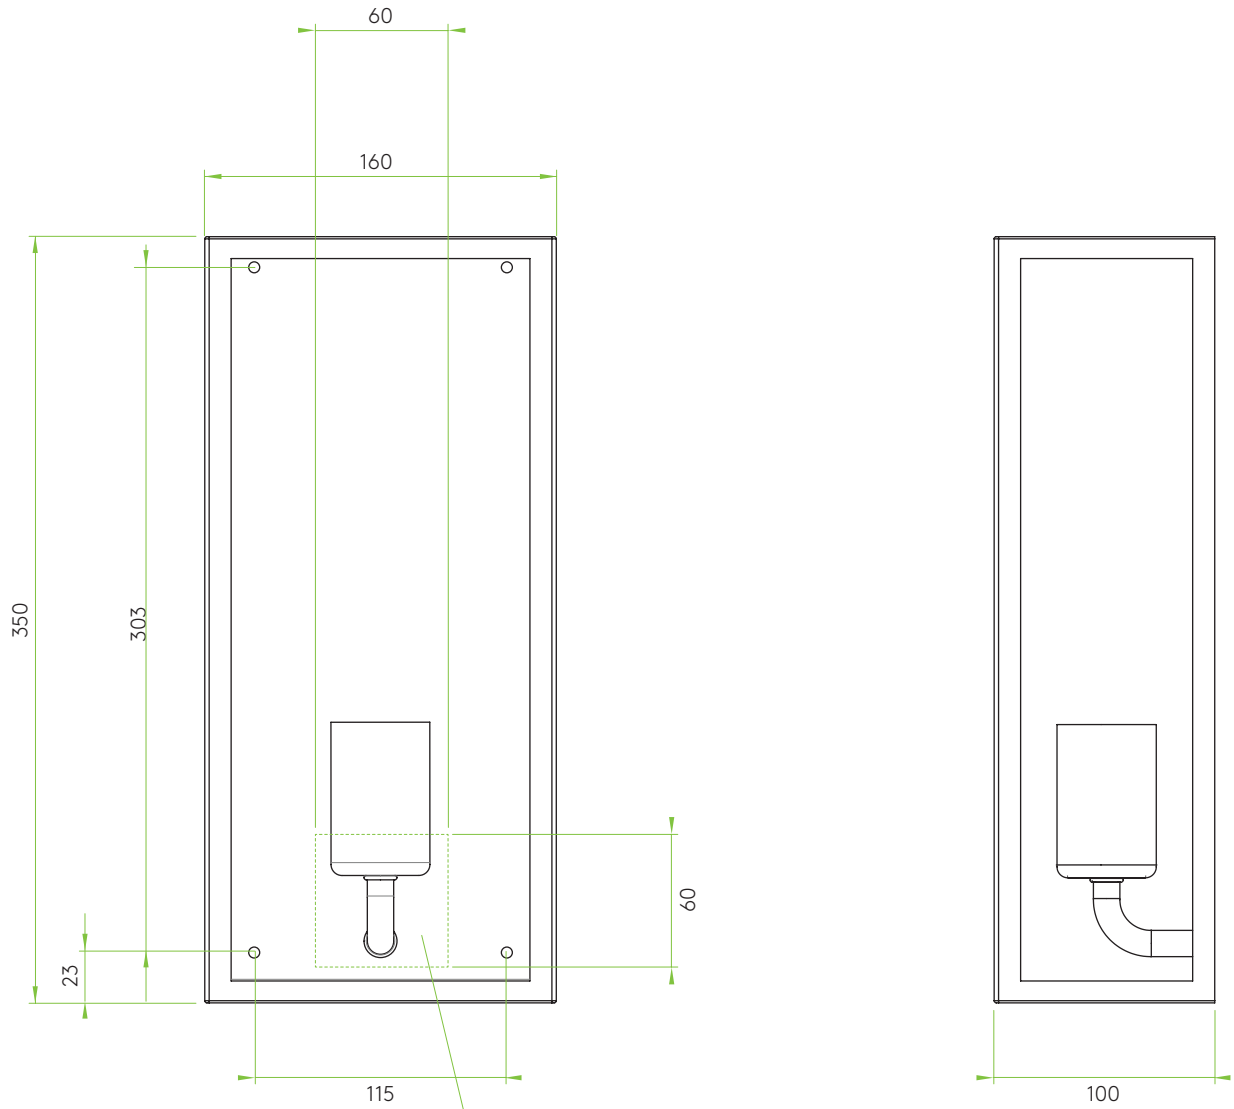

MESSINA FROSTED 7871

SKU 1183010

astro

PRODUCT SPECIFICATION

GENERAL

FINISH:	Polished Nickel	CABLE LENGTH:	Not Applicable
MAIN MATERIAL:	Metal - Stainless Steel	GROSS WEIGHT:	2.448 (Kg)
DIMENSIONS:	H: 350mm W: 160mm D: 100mm	CLASS:	CE (Class I)
INSTALLATION ORIENTATION:	Wall Mount - Vertical	IP RATING:	IP44
CUT OUT HOLE:	60mm x 60mm	BATHROOM ZONE:	Zone 2, 3
RECESS DEPTH:	30 (mm)	VOLTAGE:	Mains 230 (V)
FIRE RATING:	Not Applicable	PRODUCT F MARK:	Suitable for mounting on flammable materials

LAMP

LIGHT SOURCE:	E27/ES	MACADAM ELIPSE:	Not Applicable
MAXIMUM WATTAGE:	60W Max	UGR:	Not Applicable
MAXIMUM LAMP LENGTH:	200 (mm)	BEAM ANGLE:	Not Applicable
LAMP INCLUDED?	No	TILT ADJUSTMENT ANGLE:	Not Applicable
LUMINOUS FLUX:	Lamp Dependent	ROTATION ADJUSTMENT ANGLE:	Not Applicable
COLOUR TEMP:	Lamp Dependent	AVERAGE LIFESPAN:	Lamp Dependent
CRI:	Lamp Dependent	L70:	Not Applicable
R9:	Lamp Dependent		

BOX QUANTITY X6

PRODUCT ELEVATIONS

Recess in wall for Terminal Block 60x60x30mm