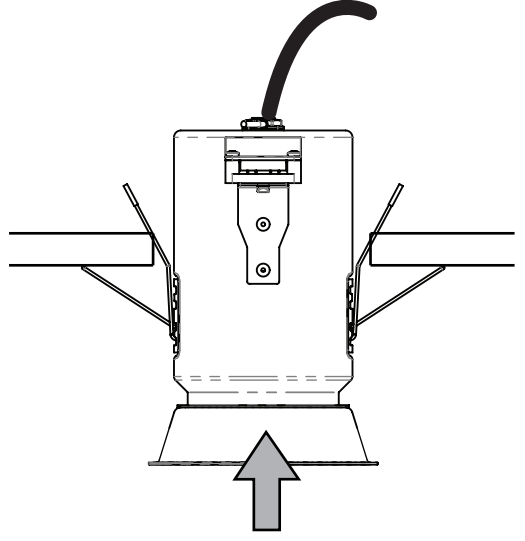

Neutral/Neutre/Neutro/Nulleiter
Blue/Black
Bleu/Noir
Azul/Negro

Earth/Terre/Tierra/Erde
Green/Yellow
Vert/Jaune
Verde/Amarillo

Earth/Terre/Tierra/Erde
Green/Yellow
Vert/Jaune
Verde/Amarillo

Live/Phase/Fase
Brown/Red
Brun/Rouge
Marrón/Rojo
Braun/Rot

4