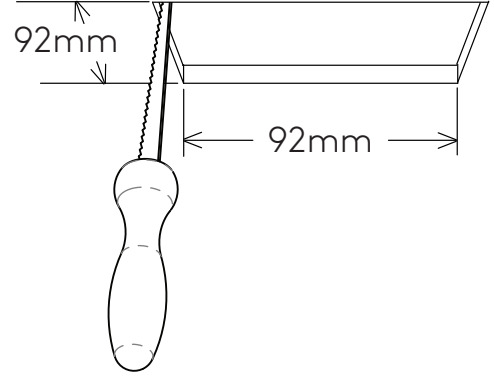

1

TURN OFF POWER

Couper Le Courant! / Strom Abhalten!
/ Corte La Corriente!

2

MINIMA FIRE-RATED ROUND
5739 SKU1249008
5741 SKU1249010

∅ 92mm / 3-5/8in

MINIMA FIRE-RATED SQUARE
5740 SKU1249009
5742 SKU1249011