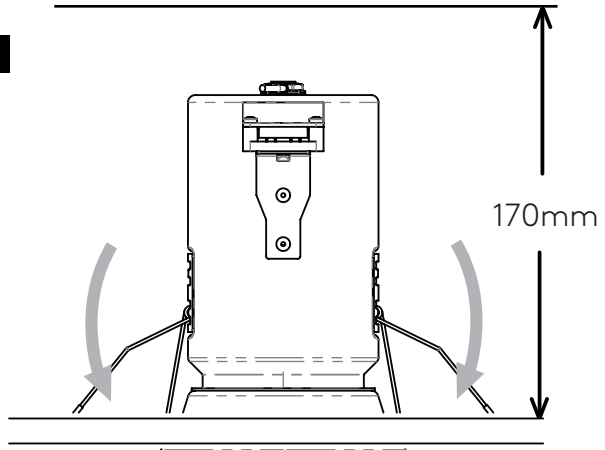

1

TURN OFF POWER

Couper Le Courant! / Strom Abhalten!
/ Corte La Corriente!

2

MINIMA FIRE-RATED ROUND
5739 SKU1249008
5741 SKU1249010

∅ 92mm / 3-5/8in

MINIMA FIRE-RATED SQUARE
5740 SKU1249009
5742 SKU1249011

3

Neutral/Neutre/Neutro/Nulleiter
Blue/Black
Bleu/Noir
Azul/Negro

Earth/Terre/Tierra/Erde
Green/Yellow
Vert/Jaune
Verde/Amarillo

Earth/Terre/Tierra/Erde
Green/Yellow
Vert/Jaune
Verde/Amarillo

Live/Phase/Fase
Brown/Red
Brun/Rouge
Marrón/Rojo
Braun/Rot

4

5

6