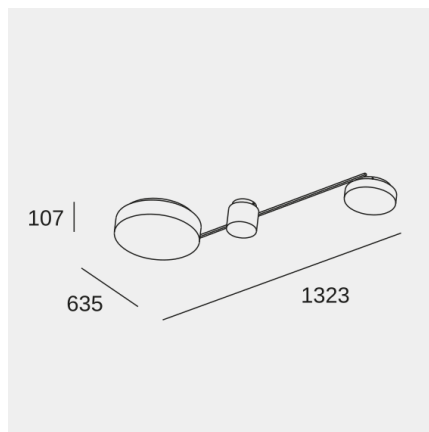

Spark Triplex Ø390mm + Ø240mm + Ø140mm

Joel Karlson

Ceiling fixture Spark Triplex Ø390mm + Ø240mm + Ø140mm LED 68.5 SW 2700-3000-4000K DALI Black 3159lm

Technical features

- Luminaire total power: 68.5W
- Real lumens: 3159 (3000K)
- Real lm/W: 46
- Correlated Colour Temperature (CCT): SW 2700-3000-4000K
- Structure material: Steel
- Structure finish: Black
- Diffuser material: Glass
- Diffuser finish: OPAL
- Driver Brand: TCI
- Voltage / frequency: 220-240V/50-60Hz
- Dimming protocol: DALI
- Power Factor: 0.95
- Useful life: 50,000h L80B20
- Warranty: 5 años
- Easily recyclable luminaire

Luminotechnic features

- CRI: 90
- MacAdam steps: 3
- Photobiological risk: RGO

Lampholder	Quantity	Light source power (W)
LED	1	63.2W

Image may not match reference. LedsC4 reserves the right to amend any of the product's components. The data related to flux, power and colour temperature may be subject to changes made by the manufacturer.

Spark Triplex Ø390mm + Ø240mm + Ø140mm

Joel Karlson

Ceiling fixture Spark Triplex Ø390mm + Ø240mm + Ø140mm LED 68.5 SW 2700-3000-4000K DALI Black 3159lm

Logistics

x 1

Net weight (kg): 5.73

Packaged weight (kg): 8.69

Packaging: 1400mm x 640mm x
210mm

Light application

Image may not match reference. LedsC4 reserves the right to amend any of the product's components. The data related to flux, power and colour temperature may be subject to changes made by the manufacturer.