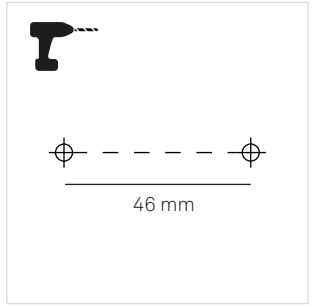

PENDANT KIT NOT INCLUDED