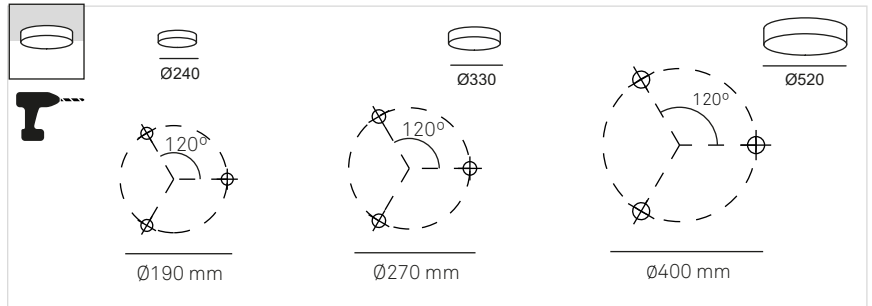

# CAPRICE

**i LightForLife**

- 2.4 GHz ON
- smartapp.tuya.com/lightforlifsmart
- ON
- 5s
- 
- 

APP

+

leds-c4.com/sites/default/files/media/files/manual-lightforlife-en.pdf

**i CASAMBI**

- ON
- casambi.com
- ON
- 