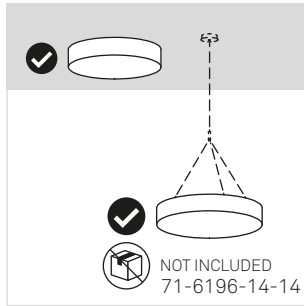

# CAPRICE

**i LightForLife**

- 2.4 GHz ON
- smartapp.tuya.com/lightforlifsmart
- ON
- 5s
- 
- 

APP

+

leds-c4.com/sites/default/files/media/files/manual-lightforlife-en.pdf

**i CASAMBI**

- ON
- casambi.com
- ON
- 