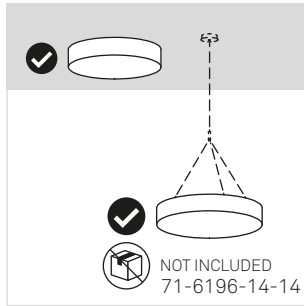

CAPRICE

i LightForLife

- 2.4 GHz ON
- smartapp.tuya.com/lightforlifsmart
- ON
- 5s
-
-

APP

+

leds-c4.com/sites/default/files/media/files/manual-lightforlife-en.pdf

i CASAMBI

- ON
- casambi.com
- ON
-