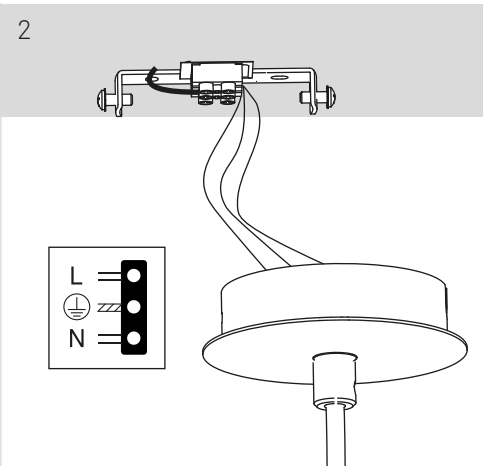

6

PENDANT KIT
NOT INCLUDED

1

2

3

4

5

LightForLife