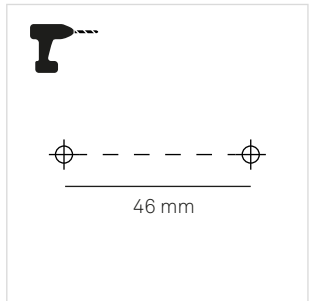

1. OFF
2. L N
3. 4000K 3000K 2700K

i LightForLife

- 2.4 GHz ON
- smartapp.tuya.com/lightforlifsmart
- ON
- 5s
-
-

- 4.

5. ON

6

PENDANT KIT
NOT INCLUDED

1