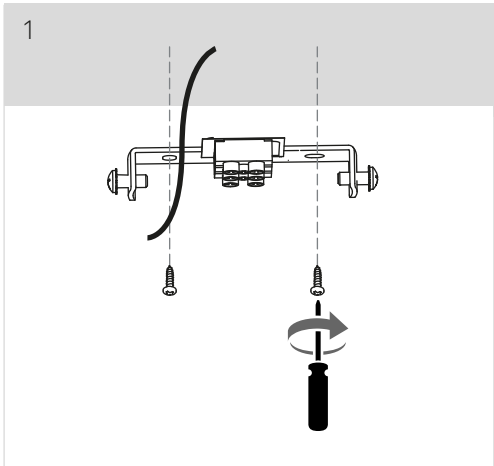

1. OFF
2. L N
3. 4000K 3000K 2700K

i LightForLife

- 2.4 GHz ON
- smartapp.tuya.com/lightforlifsmart
- ON
- 5s
-
-

- 4.

5. ON

6

PENDANT KIT
NOT INCLUDED

1