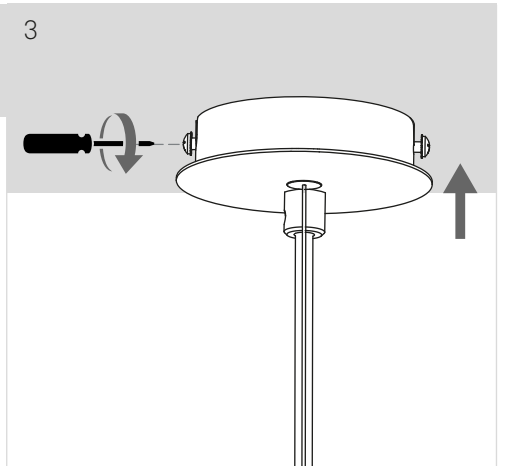

6

PENDANT KIT
NOT INCLUDED

1

2

3

4

5

LightForLife