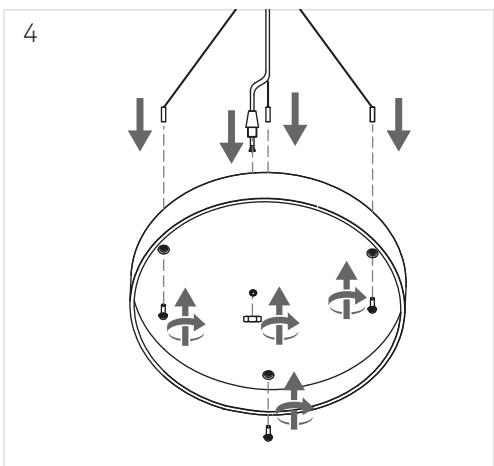

6

PENDANT KIT
NOT INCLUDED

1

2

3

4

5

LightForLife