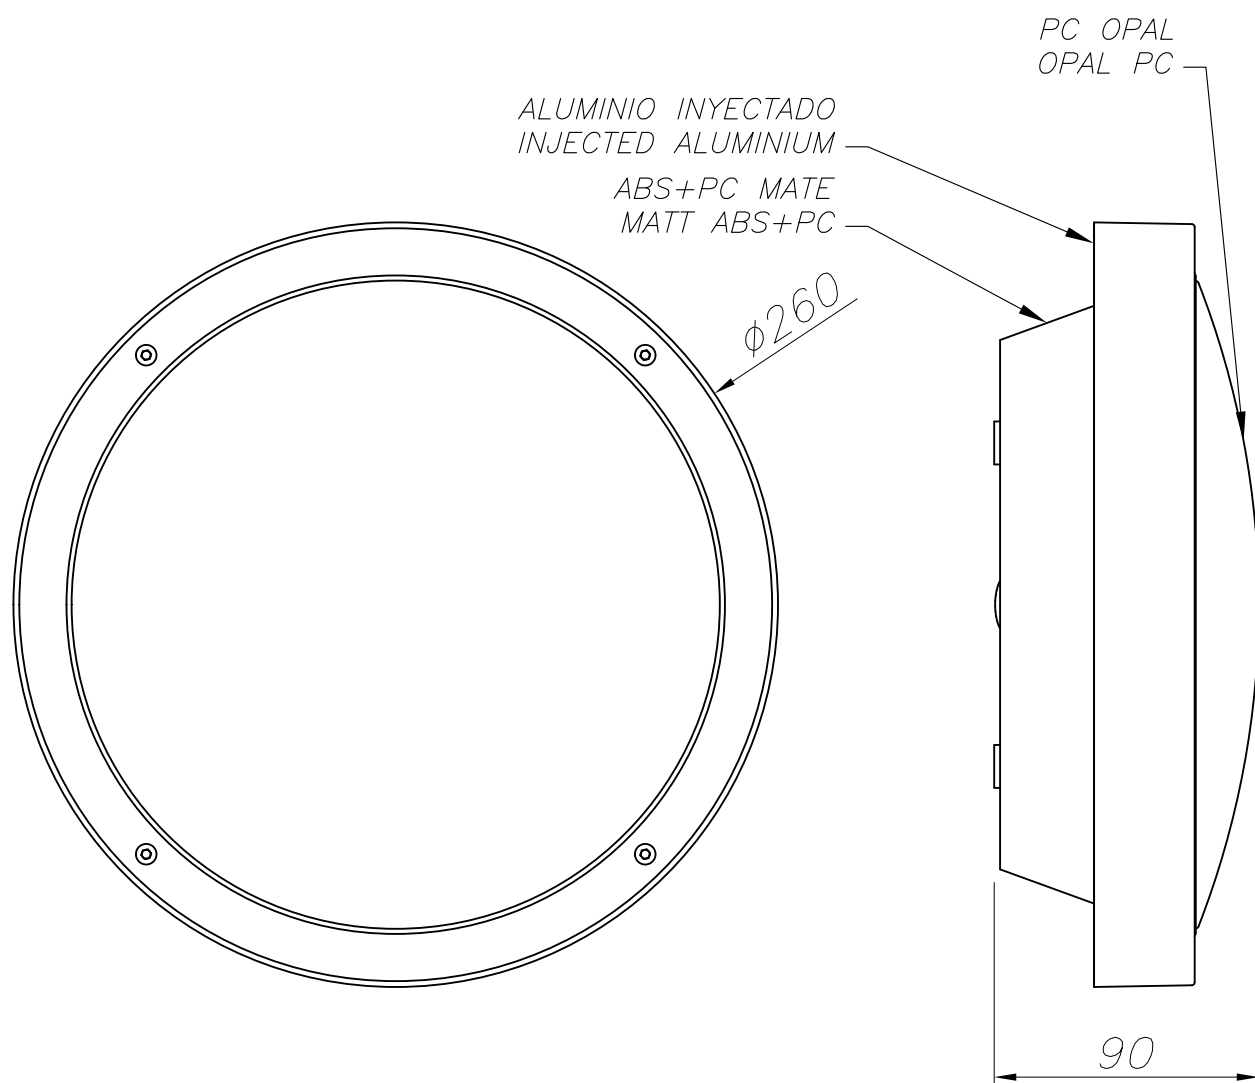

The photograph may not match the reference exactly. Please read the product description to identify the finish.

TECHNICAL CHARACTERISTICS

Type:	Ceiling fixture
IP Protection degrees:	IP65
IK Protection degrees:	IK10
Light source 1:	1 x E27 Max.23W Maximum lamp length: 165.00 mm Maximum lamp diameter: 55.00 mm
Voltage / Frequency:	220-240V/50-60Hz
Warranty (Years):	2
Units per box:	12
Net Weight (Kg):	0.635
EAN:	8435381421380

MATERIALS / FINISHES

Structure material:	High purity aluminium ABS	Diffuser material:	Polycarbonate
Structure finish:	Grey Grey	Diffuser finish:	Opal

E27 18W

Download photometric file .ldt / .ies

Click on image to download energy label

PLANTILLA DE INSTALACIÓN
INSTALLATION TEMPLATE

①

②

③

④