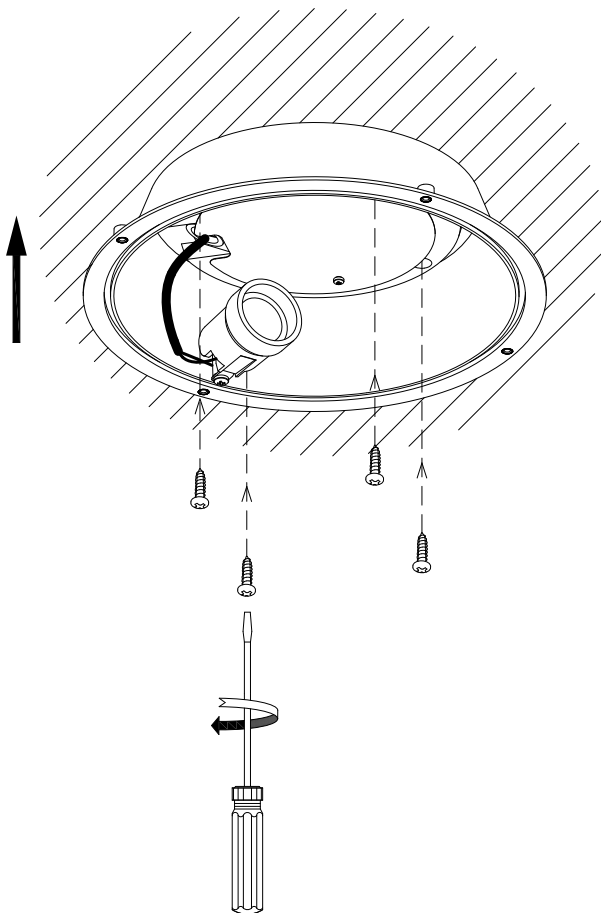

The photograph may not match the reference exactly. Please read the product description to identify the finish.

TECHNICAL CHARACTERISTICS

Type:	Ceiling fixture
IP Protection degrees:	IP65
IK Protection degrees:	IK10
Light source 1:	1 x E27 Max.23W Maximum lamp length: 165.00 mm Maximum lamp diameter: 55.00 mm
Voltage / Frequency:	220-240V/50-60Hz
Warranty (Years):	2
Units per box:	12
Net Weight (Kg):	0.635
EAN:	8435381421380

MATERIALS / FINISHES

Structure material:	High purity aluminium ABS	Diffuser material:	Polycarbonate
Structure finish:	Grey Grey	Diffuser finish:	Opal

E27 18W

Download photometric file .ldt / .ies

Click on image to download energy label

PLANTILLA DE INSTALACIÓN
INSTALLATION TEMPLATE

①

②

③

④