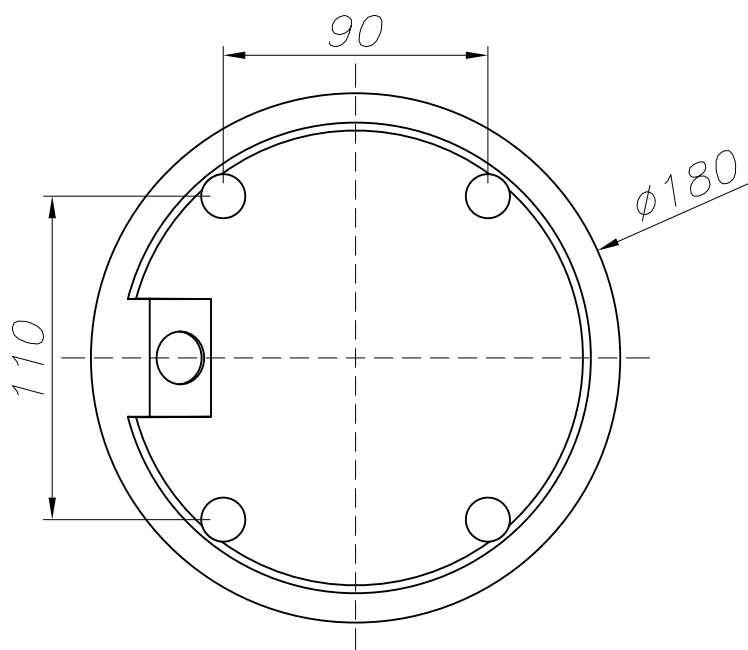

The photograph may not match the reference exactly. Please read the product description to identify the finish.

TECHNICAL CHARACTERISTICS

Type:	Ceiling fixture
IP Protection degrees:	IP65
IK Protection degrees:	IK10
Light source 1:	1 x E27 Max.23W Maximum lamp length: 165.00 mm Maximum lamp diameter: 55.00 mm
Voltage / Frequency:	220-240V/50-60Hz
Warranty (Years):	2
Units per box:	12
Net Weight (Kg):	0.635
EAN:	8435381421380

MATERIALS / FINISHES

Structure material:	High purity aluminium ABS	Diffuser material:	Polycarbonate
Structure finish:	Grey Grey	Diffuser finish:	Opal

E27 18W

Download photometric file .ldt / .ies

Click on image to download energy label