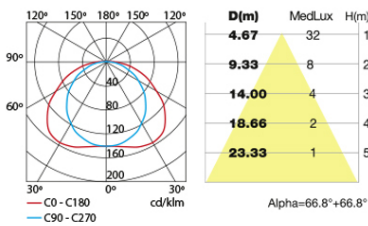

MATERIALS / FINISHES

Structure material:	High purity aluminium ABS	Diffuser material:	Polycarbonate
Structure finish:	Grey Grey	Diffuser finish:	Opal

E27 18W