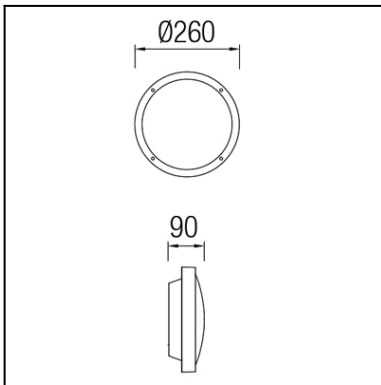

The photograph may not match the reference exactly. Please read the product description to identify the finish.

TECHNICAL CHARACTERISTICS

Type:	Ceiling fixture
IP Protection degrees:	IP65
IK Protection degrees:	IK10
Light source 1:	1 x E27 Max.23W Maximum lamp length: 165.00 mm Maximum lamp diameter: 55.00 mm
Voltage / Frequency:	220-240V/50-60Hz
Warranty (Years):	2
Units per box:	12
Net Weight (Kg):	0.635
EAN:	8435381421380