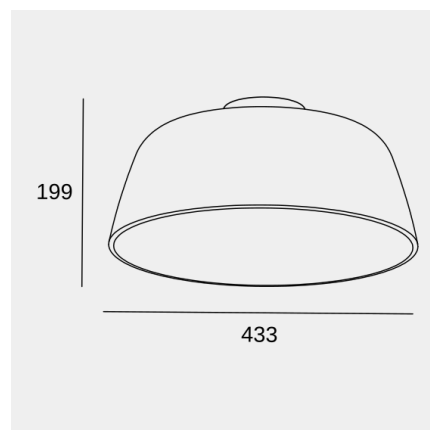

Miso Ø433mm

Manel Llusçà

Ceiling fixture Miso ø433mm E27 15 White 422lm

Technical features

Luminaire total power: 15W

Lens / reflector angle: HORIZONTAL 162°

Structure material: Steel

Structure finish: White

Recommended light bulb: E27

Voltage / frequency: 100-240V/50-60Hz

Warranty: 5 años

Easily recyclable luminaire

Luminotechnic features

Lampholder	Quantity	Light source power (W)
E27	1	Max. power 15W

Image may not match reference. LedsC4 reserves the right to amend any of the product's components. The data related to flux, power and colour temperature may be subject to changes made by the manufacturer.