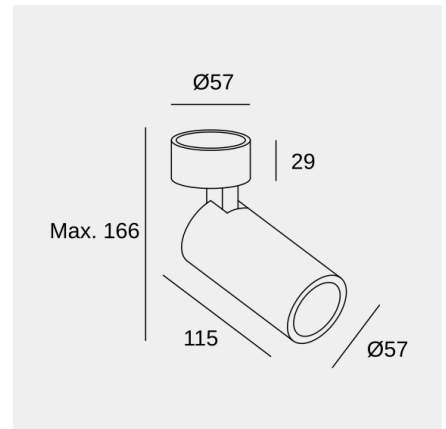

Simply

Josep Patsi

Spotlight Simply 8 White 317lm

Technical features

- Luminaire total power: 8W
- Lens / reflector angle: MEDIUM 35°
- Structure material: Aluminium, Steel
- Structure finish: White
- Recommended light bulb: GU10
- Voltage / frequency: 100-240V/50-60Hz
- Warranty: 5 años
- Easily recyclable luminaire

Luminotechnic features

Lampholder	Quantity	Light source power (W)
GU10	1	Max. power 8W

Image may not match reference. LedsC4 reserves the right to amend any of the product's components. The data related to flux, power and colour temperature may be subject to changes made by the manufacturer.

Simply

Josep Patsi

Spotlight Simply 8 White 317lm

Logistics

x 20

Net weight (kg): 0.44

Packaged weight (kg): 0.52

Packaging: 70mm x 70mm x 215mm