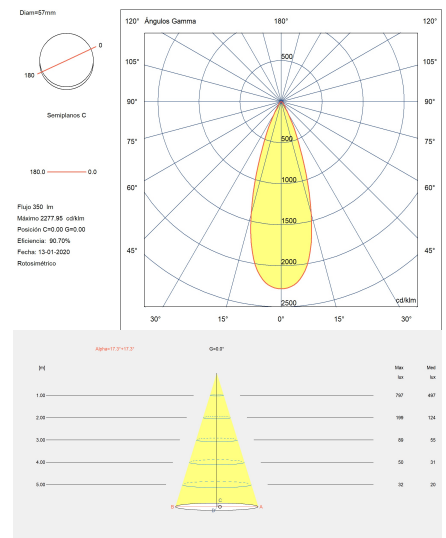

Simply

Josep Patsi

Spotlight Simply 8 White 317lm

Technical features

- Luminaire total power: 8W
- Lens / reflector angle: MEDIUM 35°
- Structure material: Aluminium, Steel
- Structure finish: White
- Recommended light bulb: GU10
- Voltage / frequency: 100-240V/50-60Hz
- Warranty: 5 años
- Easily recyclable luminaire

Luminotechnic features

Lampholder	Quantity	Light source power (W)
GU10	1	Max. power 8W

Image may not match reference. LedsC4 reserves the right to amend any of the product's components. The data related to flux, power and colour temperature may be subject to changes made by the manufacturer.