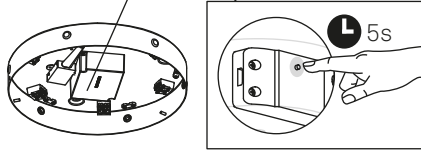

ON-OFF

DALI / 0-10V

*CHECK DRIVER SPECS

i LightForLife

11

12