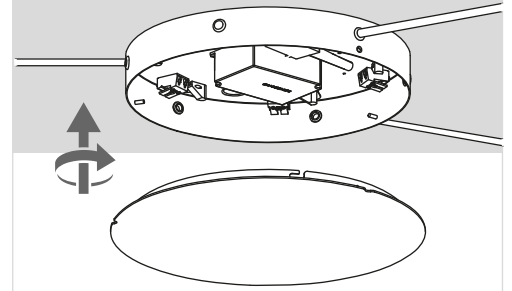

ON-OFF

DALI / 0-10V

*CHECK DRIVER SPECS

i LightForLife

11

12