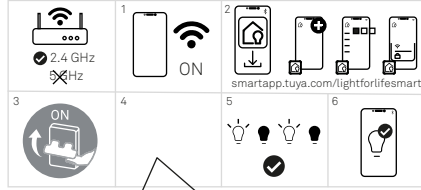

ON-OFF

DALI / 0-10V

*CHECK DRIVER SPECS

i LightForLife

11

12