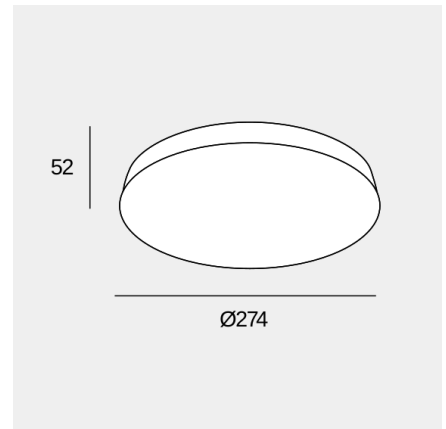

Circle

Gemma Bernal

Bath IP44 Circle LED 22.4 LED warm-white 3000K ON-OFF Chrome 1191lm

Technical features

- Luminaire total power: 22.4W
- Real lumens: 1191
- Real lm/W: 53
- Correlated Colour Temperature (CCT): LED warm-white 3000K
- Lens / reflector angle: HORIZONTAL 118°
- Structure material: Steel
- Structure finish: Chrome
- Diffuser material: Glass
- Diffuser finish: White
- Driver Brand: HEP
- Voltage / frequency: 220-240V/50-60Hz
- Dimming protocol: ON-OFF
- Power Factor: 0.90
- THD%: 15
- Useful life: 50,000h L80B20
- Warranty: 5 años
- Easily recyclable luminaire

Luminotechnic features

- CRI: 80
- MacAdam steps: 3
- Photobiological risk: RGO
- UGR crosswise: 22.2
- UGR lengthwise: 22.2

Lampholder	Quantity	Light source power (W)
LED	1	19.4W

Image may not match reference. LedsC4 reserves the right to amend any of the product's components. The data related to flux, power and colour temperature may be subject to changes made by the manufacturer.

Circle

Gemma Bernal

Bath IP44 Circle LED 22.4 LED warm-white 3000K ON-OFF Chrome 1191lm

Logistics

x 6

Net weight (kg): 1.32

Packaged weight (kg): 1.81

Packaging: 336mm x 140mm x
336mm