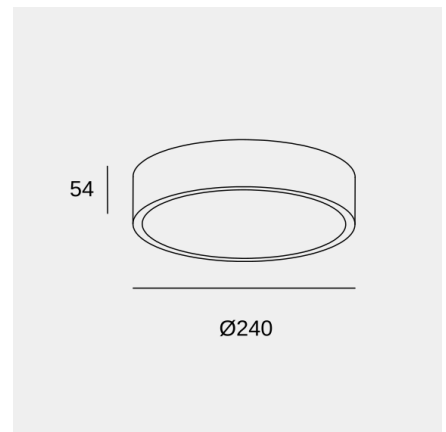

Caprice ø240mm

Ceiling fixture Caprice ø240mm LED 24 SW 2700-3000-4000K PHASE CUT Black 1219lm

Technical features

- Luminaire total power: 24W
- Real lumens: 1219 (3000K)
- Real lm/W: 51
- Correlated Colour Temperature (CCT): SW 2700-3000-4000K
- Lens / reflector angle: HORIZONTAL 111°
- UGR: <=16
- Structure material: Steel
- Structure finish: Black
- Diffuser material: Acrylic
- Diffuser finish: White
- Voltage / frequency: 220-240V/50-60Hz
- Dimming protocol: PHASE CUT
- Useful life: 50,000h L80B20
- Warranty: 5 años

Luminotechnic features

- CRI: 80
- MacAdam steps: 3
- Photobiological risk: RGO

UGR		Lampholder	Quantity	Light source power (W)
S=0.250				
Ceiling / cavity	0.7	LED	1	24W
Walls	0.5			
Working Plane	0.2			
Room dimensions	X=4H, Y=8H			
UGR crosswise	0.1			
UGR lengthwise	0.1			

Caprice ø240mm

Ceiling fixture Caprice ø240mm LED 24 SW 2700-3000-4000K PHASE CUT Black 1219lm

Logistics

x 12

Net weight (kg): 0.79

Packaged weight (kg): 1.23

Packaging: 280mm x 75mm x 275mm

Light application

Caprice ø240mm

Ceiling fixture Caprice ø240mm LED 24 SW 2700-3000-4000K PHASE CUT Black 1219lm

Optional accessories

71-6196-14-14

White suspension kit

Structure material: Steel
Dimensions: Ø85 x NA x 20
Net weight (kg): 0.3