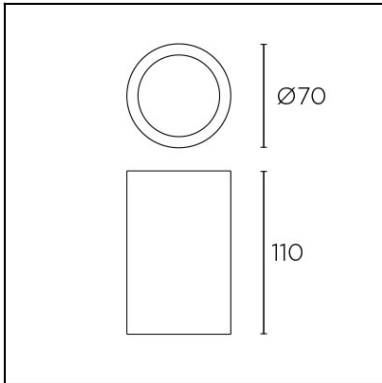

The photograph may not match the reference exactly. Please read the product description to identify the finish.

TECHNICAL CHARACTERISTICS

Type:	Ceiling fixture
Light source 1:	1 x GU10
Bulb specified at the product label	MAX.7W
Angle of the optics / Reflector:	
Voltage / Frequency:	220-240V/50-60Hz
Warranty:	2
Units per box:	18
Net Weight (Kg):	0.450
EAN Code:	8435381457402

MATERIALS / FINISHES

Structure material: Plaster

Structure finish: White

[Download photometric file .ldt /.ies](#)

[Click on image to download energy label](#)