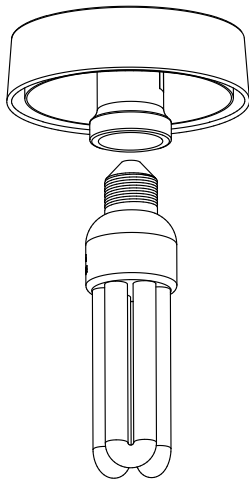

The photograph may not match the reference exactly. Please read the product description to identify the finish.

TECHNICAL CHARACTERISTICS

Type:	Ceiling fixture
IP Protection degrees:	IP44
Lampholder:	1 x E27 1 x E27
Power (W):	E27 MAX 60W E27 MAX 18W
Total power consumption (W):	60
Voltage / Frequency:	220-240V/50Hz
Warranty (Years):	2
Units per box:	4
EAN:	8435381408503

MATERIALS / FINISHES

Structure material: Steel
Structure finish: Chrome

Diffuser material: Glass
Diffuser finish: Opal

Download photometric file .ldt /.ies

1

2

3

4