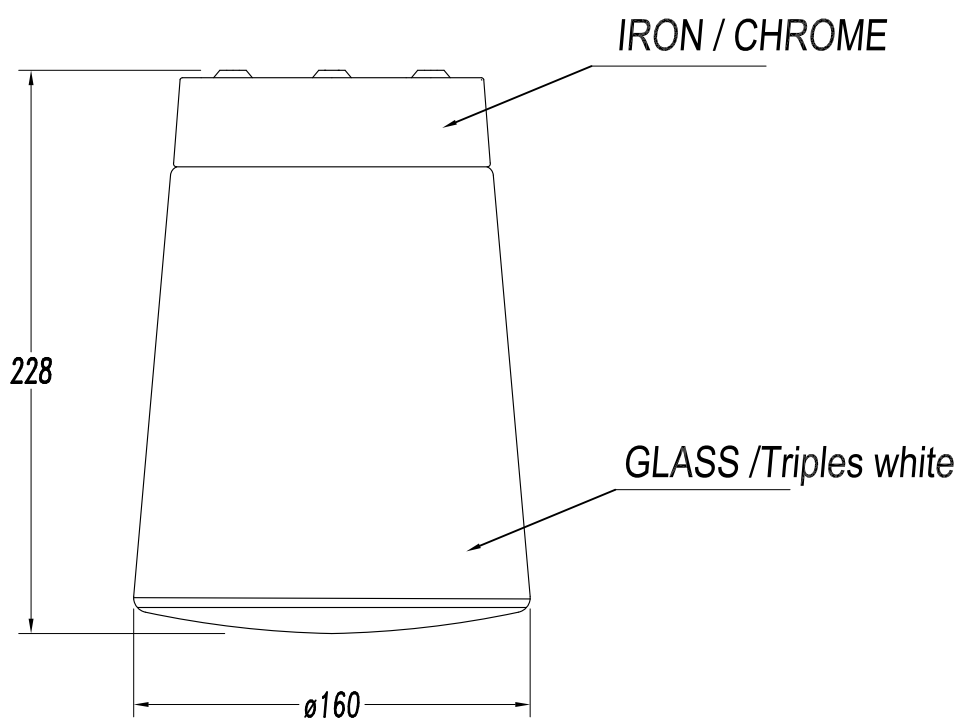

The photograph may not match the reference exactly. Please read the product description to identify the finish.

TECHNICAL CHARACTERISTICS

Type:	Ceiling fixture
IP Protection degrees:	IP44
Lampholder:	1 x E27 1 x E27
Power (W):	E27 MAX 60W E27 MAX 18W
Total power consumption (W):	60
Voltage / Frequency:	220-240V/50Hz
Warranty (Years):	2
Units per box:	4
EAN:	8435381408503

MATERIALS / FINISHES

Structure material: Steel
Structure finish: Chrome

Diffuser material: Glass
Diffuser finish: Opal

Download photometric file .ldt /.ies

1

2

3

4