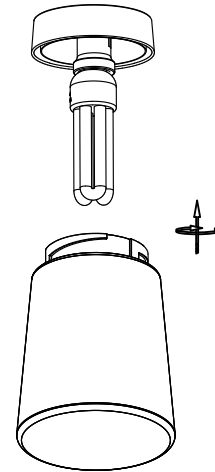

The photograph may not match the reference exactly. Please read the product description to identify the finish.

TECHNICAL CHARACTERISTICS

Type:	Ceiling fixture
IP Protection degrees:	IP44
Lampholder:	1 x E27 1 x E27
Power (W):	E27 MAX 60W E27 MAX 18W
Total power consumption (W):	60
Voltage / Frequency:	220-240V/50Hz
Warranty (Years):	2
Units per box:	4
EAN:	8435381408503

MATERIALS / FINISHES

Structure material: Steel
Structure finish: Chrome

Diffuser material: Glass
Diffuser finish: Opal

Download photometric file .ldt /.ies

1

2

3

4