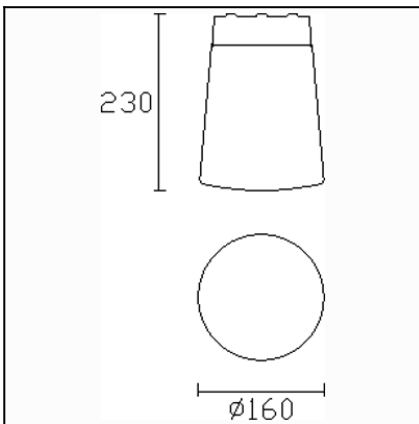

The photograph may not match the reference exactly. Please read the product description to identify the finish.

TECHNICAL CHARACTERISTICS

Type:	Ceiling fixture
IP Protection degrees:	IP44
Lampholder:	1 x E27 1 x E27
Power (W):	E27 MAX 60W E27 MAX 18W
Total power consumption (W):	60
Voltage / Frequency:	220-240V/50Hz
Warranty (Years):	2
Units per box:	4
EAN:	8435381408503