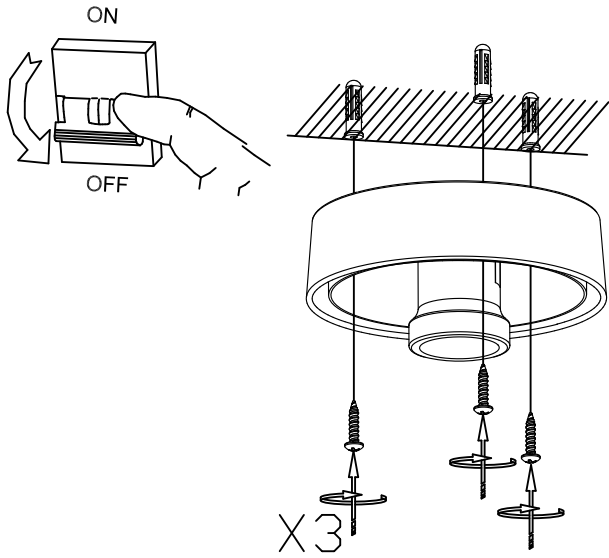

The photograph may not match the reference exactly. Please read the product description to identify the finish.

TECHNICAL CHARACTERISTICS

Type:	Ceiling fixture
IP Protection degrees:	IP44
Lampholder:	1 x E27 1 x E27
Power (W):	E27 MAX 60W E27 MAX 18W
Total power consumption (W):	60
Voltage / Frequency:	220-240V/50Hz
Warranty (Years):	2
Units per box:	4
EAN:	8435381408503

MATERIALS / FINISHES

Structure material: Steel
Structure finish: Chrome

Diffuser material: Glass
Diffuser finish: Opal

Download photometric file .ldt /.ies

1

2

3

4