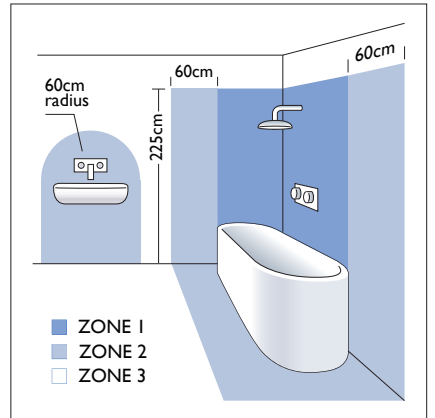

568 I Trimless Twin

■ astro

2 x 50w GU10	LED	excl.
-----------------	-----	-------

Zone	3
------	----------

x 12

Astro Lighting Ltd.
G2 River Way, Harlow
CM20 2DP, Great Britain

T: +44 (0) 1279 427001
F: +44 (0) 1279 427002
sales@astrolighting.co.uk
www.astrolighting.co.uk