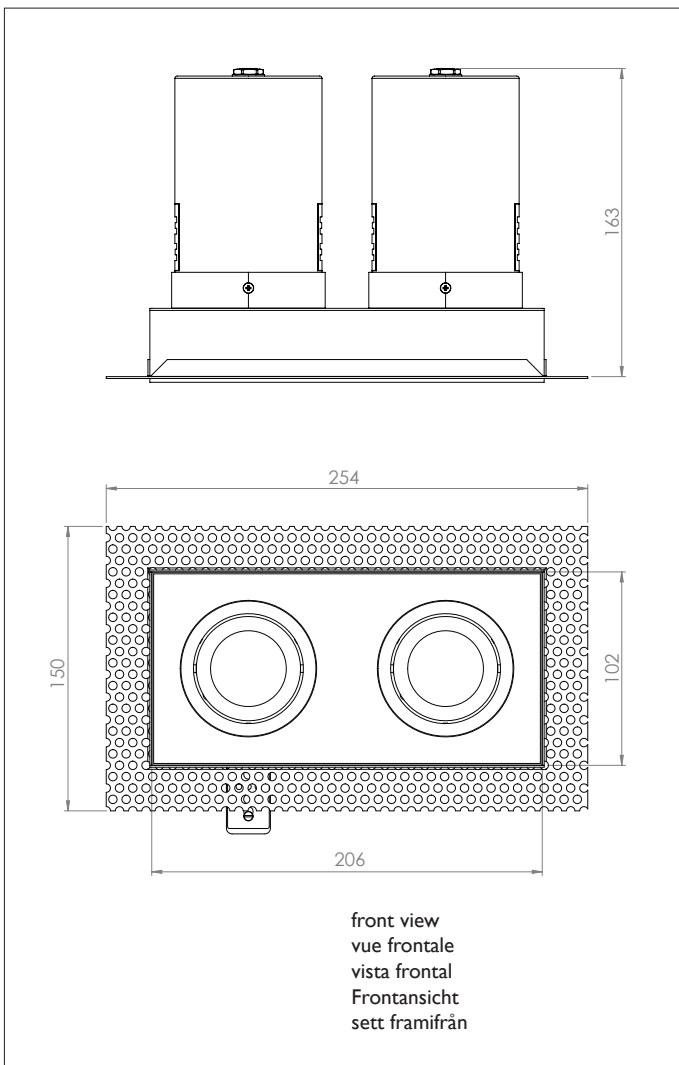

568 I Trimless Twin

■ astro

2 x 50w GU10	LED	excl.
-----------------	-----	-------

Zone	3
------	----------

x 12

Astro Lighting Ltd.
G2 River Way, Harlow
CM20 2DP, Great Britain

T: +44 (0) 1279 427001
F: +44 (0) 1279 427002
sales@astrolighting.co.uk
www.astrolighting.co.uk