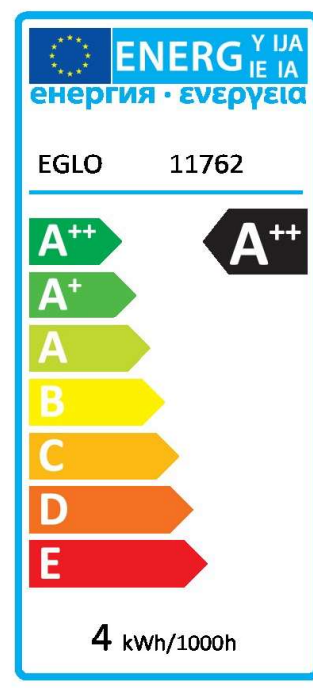

11762

E27

General Features

Article:	11762
Lighting Type:	illuminant
Technology:	LED - HV
LED Colour:	WARM WHITE
Socket:	E27
Shape:	E27-LED-G45
Energy Efficiency:	A++
kWh/1000h:	4
EAN Code:	9002759117627

Dimensions

Depth:	80 mm
Ø:	45 mm

Light Features

Nominal Luminous Flux:	470 lm
Rated Luminous Flux:	470 lm
Nominal Beam Angle:	320 °
Colour Temperature:	2700K warm white
Nominal Colour Rendering (CRI):	>80 Ra
Colour consistency Index:	<6

Switching Features

Dimmable:	no
Starting Time:	<0.5 sec
Warm-Up Time up to 60%:	< 1 sec
Switching Cycles:	15000

Technical Features

Nominal Current:	35 mA
Nominal Power:	4.0 W
Rated Power:	4.0 W
Comparison with Incandescent:	40 W
Power Factor:	0.50
Nominal Lifetime:	15000 h
Rated Lifetime:	15000 h
Ambient Temperature:	25 C°

LED

Technical changes reserved