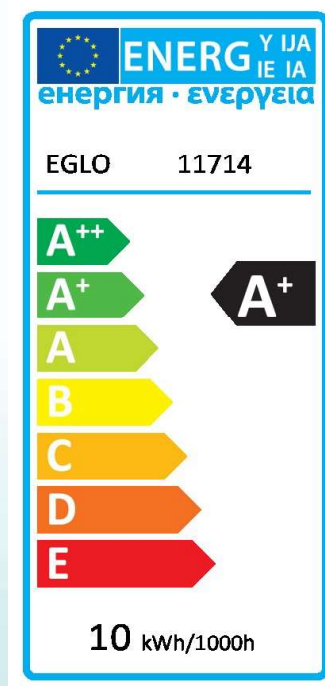

11714

E27

General Features

Article:	11714
Lighting Type:	illuminant
Technology:	LED - HV
LED Colour:	WARM WHITE
Socket:	E27
Shape:	E27-LED-A60
Energy Efficiency:	A+
kWh/1000h:	10
EAN Code:	9002759117146

Dimensions

Depth:	115 mm
Ø:	60 mm

Light Features

Nominal Luminous Flux:	806 lm
Rated Luminous Flux:	806 lm
Nominal Beam Angle:	170 °
Colour Temperature:	3000K warm white
Nominal Colour Rendering (CRI):	>80 Ra
Colour consistency Index:	<6

Switching Features

Dimmable:	no
Starting Time:	<0.5 sec
Warm-Up Time up to 60%:	< 1 sec
Switching Cycles:	15000

Technical Features

Nominal Current:	80 mA
Nominal Power:	9.5 W
Rated Power:	9.5 W
Comparison with Incandescent:	60 W
Power Factor:	0.50
Nominal Lifetime:	25000 h
Rated Lifetime:	25000 h
Ambient Temperature:	25 C°

LED

Technical changes reserved