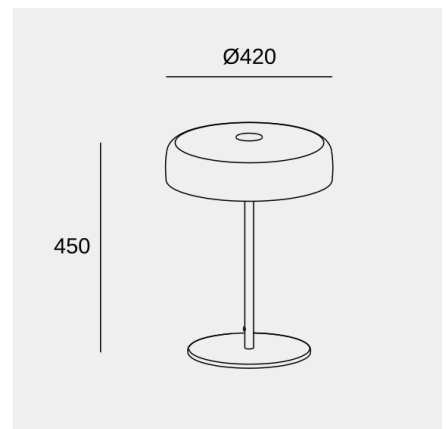

Levels 1 Body Ø420mm

Nahtrang Design

Table lamp Levels 1 Body Ø420mm LED 14.7 SW 2700-3000-4000K 3 STEPS DIMMING Black 971lm

Technical features

- Luminaire total power: 14.7W
- Real lumens: 971 (3000K)
- Real lm/W: 66
- Correlated Colour Temperature (CCT): SW 2700-3000-4000K
- Lens / reflector angle: HORIZONTAL 102°
- Structure material: Steel
- Structure finish: Black
- Diffuser material: Glass
- Diffuser finish: Green
- Driver Brand: MEAN WELL
- Voltage / frequency: 100-240V/50-60Hz
- Dimming protocol: 3 STEPS DIMMING
- Power Factor: NULL
- Useful life: 50,000h L80B20
- Warranty: 5 años
- Easily recyclable luminaire

Luminotechnic features

- CRI: 90
- MacAdam steps: 3
- Photobiological risk: RG1

Lampholder	Quantity	Light source power (W)
LED	1	11.8W

Image may not match reference. LedsC4 reserves the right to amend any of the product's components. The data related to flux, power and colour temperature may be subject to changes made by the manufacturer.

Levels 1 Body Ø420mm

Nahtrang Design

Table lamp Levels 1 Body Ø420mm LED 14.7 SW 2700-3000-4000K 3 STEPS DIMMING Black 971lm

Light application

Image may not match reference. LedsC4 reserves the right to amend any of the product's components. The data related to flux, power and colour temperature may be subject to changes made by the manufacturer.