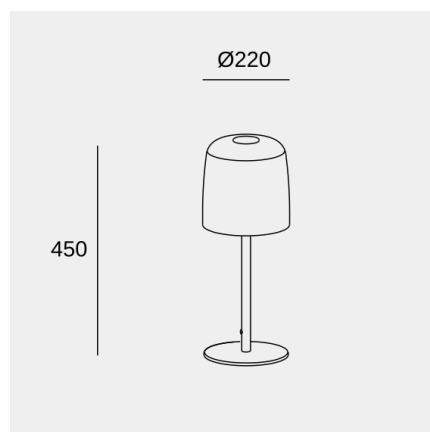

Correlated Colour Temperature (CCT): SW 2700-3000-4000K

Lens / reflector angle: HORIZONTAL 102°

Structure material: Steel

Structure finish: Black

Diffuser material: Glass

Diffuser finish: Green

Driver Brand: MEAN WELL

MacAdam steps: 3

Photobiological risk: RG1

Lampholder	Quantity	Light source power (W)
LED	1	11.8W

Image may not match reference. LedsC4 reserves the right to amend any of the product's components. The data related to flux, power and colour temperature may be subject to changes made by the manufacturer.