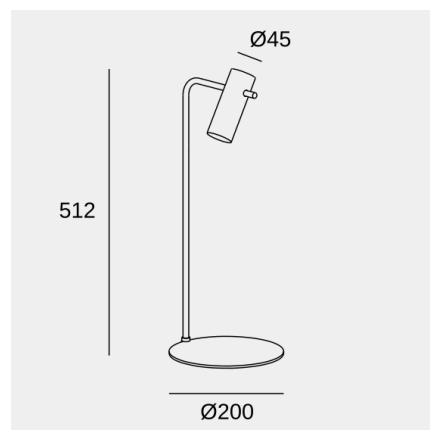

### Technical features

Luminaire total power: 15W

Structure material: Aluminium

Structure finish: Black

Recommended light bulb: E27

Voltage / frequency: 100-240V/50-60Hz

Warranty: 5 años

Easily recyclable luminaire

### Luminotechnic features

Lampholder	Quantity	Light source power (W)
E27	1	Max. power 15W

Image may not match reference. LedsC4 reserves the right to amend any of the product's components. The data related to flux, power and colour temperature may be subject to changes made by the manufacturer.

### Logistics

x 1

Net weight (kg): 1.78

Packaged weight (kg): 2.25

Packaging: 550mm x 220mm x 80mm

Image may not match reference. LedsC4 reserves the right to amend any of the product's components. The data related to flux, power and colour temperature may be subject to changes made by the manufacturer.