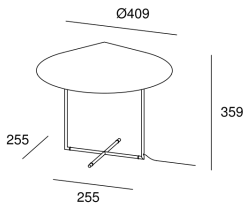

Big

Llahona

10-8430-05-05

Table lamp Big LED LED 12;12W 2700K Black 644lm

TECHNICAL FEATURES

IP20

Power (W)-1 : 12W

Power (W)-2 : 12W

Power used: 14W

Service value measurement standard: EN 60879:2019

LOGISTICS

Net weight (kg): 2.15

Packaged weight (kg): 3.77

Packaging: 460mm x 460mm x 145mm

 3 Un