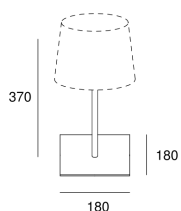

Metrica

Nathrang Design

10-8350-05-82

Table lamp Metrica E27 60W Black

TECHNICAL FEATURES

Power (W) : Max. power 60W

Total power consumption of light (W) : 60W

Structure material : Steel

LUMINOTECHNIC FEATURES

Lampholder: x E27

VENTILATION FEATURES

Power used: 60W

Service value measurement standard: EN 60879:2019

LOGISTICS

Net weight (kg): 1.35

Packaged weight (kg): 2.44