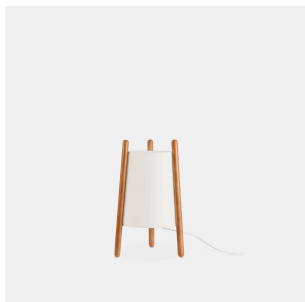

## Woody

Gemma Bernal

## 10-8106-14-14

Table lamp Woody E27 40W White

### TECHNICAL FEATURES

IP20

Power (W) : Max. power 40W

Total power consumption of light (W) : 40W

Structure material : Wood

Structure finish : White

Diffuser material : Textile

Diffuser finish : Beige