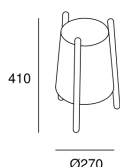

### TECHNICAL FEATURES

IP20

Power (W) : Max. power 40W

Total power consumption of light (W) : 40W

Structure material : Wood

Structure finish : White

Diffuser material : Textile

Diffuser finish : Beige

### LOGISTICS

Net weight (kg): 0.74

Packaged weight (kg): 1.37

Packaging: 450mm x 305mm x 280mm