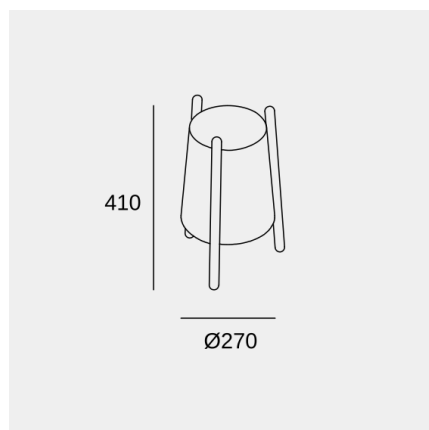

Woody

Gemma Bernal

Table lamp Woody E27 15 White

Technical features

Luminaire total power: 15W

Structure material: Wood

Structure finish: White

Diffuser material: Textile

Diffuser finish: Beige

Recommended light bulb: E27

Voltage / frequency: 100-240V/50-60Hz

Warranty: 5 años

Luminotechnic features

Lampholder	Quantity	Light source power (W)
E27	1	Max. power 15W

Image may not match reference. LedsC4 reserves the right to amend any of the product's components. The data related to flux, power and colour temperature may be subject to changes made by the manufacturer.

Woody

Gemma Bernal

Table lamp Woody E27 15 White

Logistics

x 4

Net weight (kg): 0.74

Packaged weight (kg): 1.37

Packaging: 450mm x 305mm x
280mm