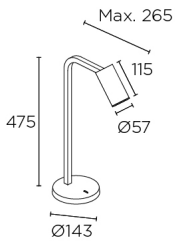

Simply Table Lamp Table lamp

Designer: Josep Patsí

Description

Portable table light for indoor use.

For downlighting.. Adjustable light source. Structure material: Aluminium, Steel. Structure finish: White.
Warranty: 5 Years.

Finish
White

Material
Aluminium
Steel

TECHNICAL CHARACTERISTICS

Light source

Lampholder: 1 x GU10
Output (W): MAX 7W
Total power consumption (W): 7
Quantity: 1

GEAR

Brand: NA
Power Factor: 1.00

Luminaire

Recessed in-ground suitable for pedestrian crossing: No
Warranty: 5 Years

Logistics

Energy Efficiency: A+
EAN Code: 8435575322561
Net Weight (Kg): 2.400
Weight in Kg (packaged): 3.420
Packing: 560 x 290 x 170
Masterbox: 4