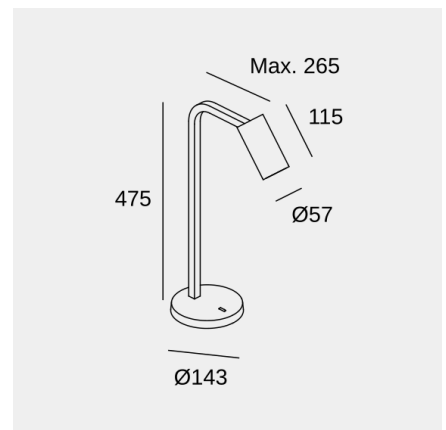

Simply

Josep Patsi

Table lamp Simply GU10 8 White 317lm

Technical features

- Luminaire total power: 8W
- Lens / reflector angle: MEDIUM 35°
- Structure material: Aluminium, Steel
- Structure finish: White
- Recommended light bulb: GU10
- Voltage / frequency: 100-240V/50-60Hz
- Warranty: 5 años
- Easily recyclable luminaire

Luminotechnic features

Lampholder	Quantity	Light source power (W)
GU10	1	Max. power 8W

Image may not match reference. LedsC4 reserves the right to amend any of the product's components. The data related to flux, power and colour temperature may be subject to changes made by the manufacturer.

Simply

Josep Patsi

Table lamp Simply GU10 8 White 317lm

Logistics

x 4

Net weight (kg): 2.4

Packaged weight (kg): 3.42

Packaging: 520mm x 280mm x
200mm