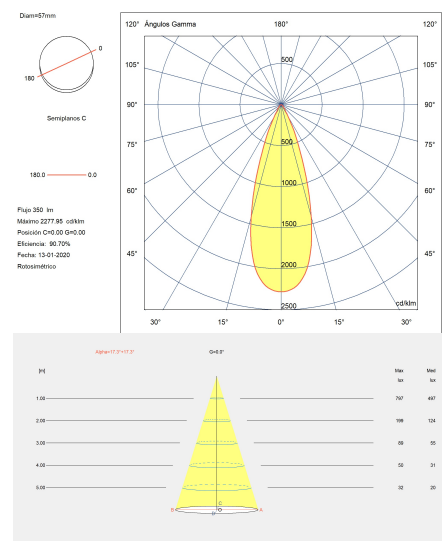

Simply

Josep Patsi

Table lamp Simply GU10 8 White 317lm

Technical features

- Luminaire total power: 8W
- Lens / reflector angle: MEDIUM 35°
- Structure material: Aluminium, Steel
- Structure finish: White
- Recommended light bulb: GU10
- Voltage / frequency: 100-240V/50-60Hz
- Warranty: 5 años
- Easily recyclable luminaire

Luminotechnic features

Lampholder	Quantity	Light source power (W)
GU10	1	Max. power 8W

Image may not match reference. LedsC4 reserves the right to amend any of the product's components. The data related to flux, power and colour temperature may be subject to changes made by the manufacturer.