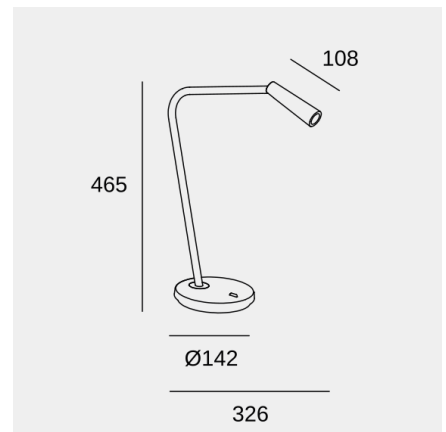

Gamma

Table lamp Gamma LED 4.3 LED warm-white 2700K ON-OFF Black 293lm

Technical features

- Luminaire total power: 4.3W
- Real lumens: 293
- Real lm/W: 68
- Correlated Colour Temperature (CCT): LED warm-white 2700K
- Lens / reflector angle: MEDIUM 34°
- Structure material: Aluminium
- Structure finish: Black
- Driver Brand: HEP
- Voltage / frequency: 100-240V/50-60Hz
- Dimming protocol: ON-OFF
- Power Factor: 0.50
- Useful life: 50,000h L80B20
- Warranty: 5 años
- Easily recyclable luminaire

Luminotechnic features

- CRI: 90
- MacAdam steps: 2
- Photobiological risk: RG1

Lampholder	Quantity	Light source power (W)
LED	1	3.2W

Image may not match reference. LedsC4 reserves the right to amend any of the product's components. The data related to flux, power and colour temperature may be subject to changes made by the manufacturer.

Gamma

Table lamp Gamma LED 4.3 LED warm-white 2700K ON-OFF Black 293lm

Logistics

x 2

Net weight (kg): 1.3

Packaged weight (kg): 2.58

Packaging: 215mm x 340mm x
490mm

Image may not match reference. LedsC4 reserves the right to amend any of the product's components. The data related to flux, power and colour temperature may be subject to changes made by the manufacturer.