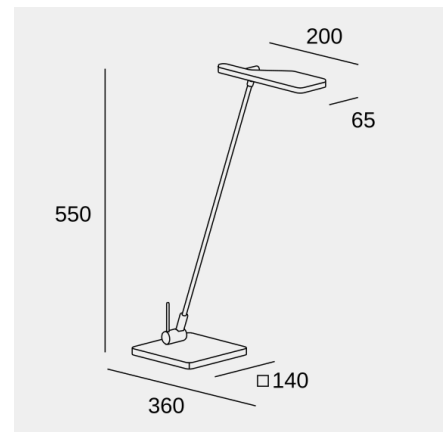

Elva

Table lamp Elva LED 6.1 LED warm-white 3000K ON-OFF Black 301lm

Technical features

- Luminaire total power: 6.1W
- Real lumens: 301
- Real lm/W: 49
- Correlated Colour Temperature (CCT): LED warm-white 3000K
- Lens / reflector angle: FLOOD 96°
- Structure material: Aluminium, Steel
- Structure finish: Black
- Voltage / frequency: 100-240V/50-60Hz
- Dimming protocol: ON-OFF
- Power Factor: 0.80
- Useful life: 50,000h L80B20
- Warranty: 5 años
- Easily recyclable luminaire

Luminotechnic features

- CRI: 90
- MacAdam steps: 3
- Photobiological risk: RG1
- UGR crosswise: 23.2
- UGR lengthwise: 21.9

Lampholder	Quantity	Light source power (W)
LED	1	4.8W

Image may not match reference. LedsC4 reserves the right to amend any of the product's components. The data related to flux, power and colour temperature may be subject to changes made by the manufacturer.

Elva

Table lamp Elva LED 6.1 LED warm-white 3000K ON-OFF Black 301lm

Logistics

x 6

Net weight (kg): 1.87

Packaged weight (kg): 2.67

Packaging: 615mm x 225mm x 95mm

Image may not match reference. LedsC4 reserves the right to amend any of the product's components. The data related to flux, power and colour temperature may be subject to changes made by the manufacturer.