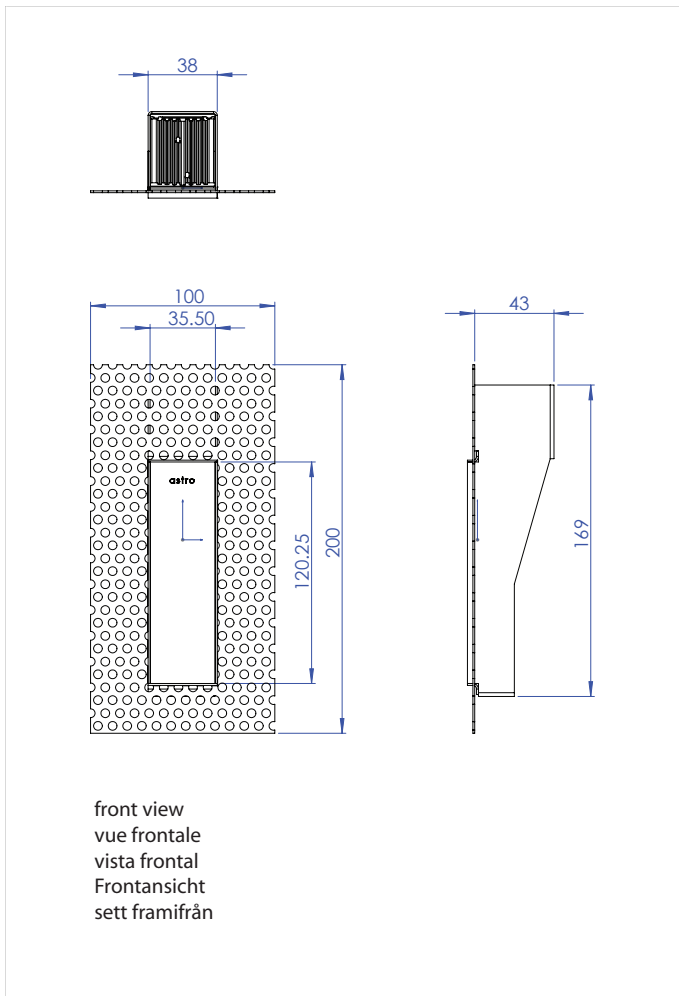

0976 Borgo Trimless 35

 **astro**

1 x 3w LED		incl.
------------	---	-------

3000K	Luxeon LED
-------	------------

700mA constant current Driver		excl.
-------------------------------	---	-------

Zone	3
------	----------