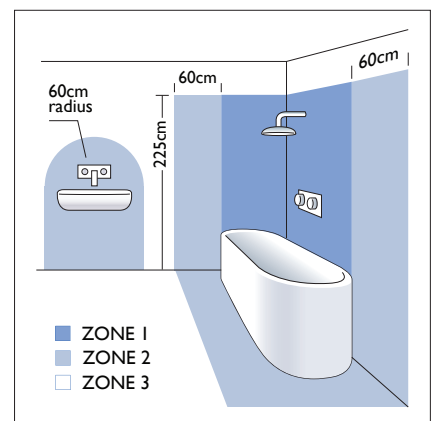

0976 Borgo Trimless 35

 **astro**

1 x 3w LED		incl.
------------	---	-------

3000K	Luxeon LED
-------	------------

700mA constant current Driver		excl.
-------------------------------	---	-------

Zone	3
------	----------