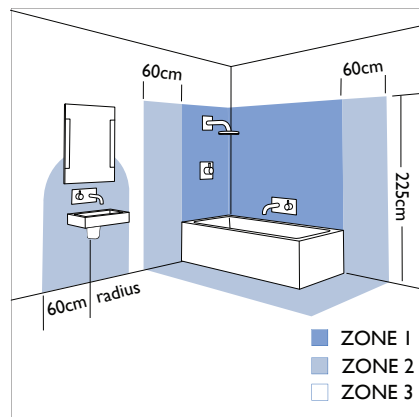

1 x 3w LED		incl.
------------	--	-------

700mA Driver		excl.
--------------	--	-------

Zone	<b>3</b>
------	----------

Astro Lighting Ltd.  
G2 River Way, Harlow  
CM20 2DP, Great Britain

T: +44 (0) 1279 427001  
F: +44 (0) 1279 427002  
sales@astrolighting.co.uk  
www.astrolighting.co.uk