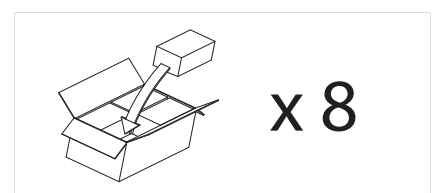

1x14w T5		incl.
-------------	--	-------

81 lm/W

Zones	2	3
-------	----------	----------

NOTE:
If used with a motion detector, ensure a minimum of 20 minutes ON time.

Astro Lighting Ltd.
G2 River Way, Harlow
CM20 2DP, Great Britain