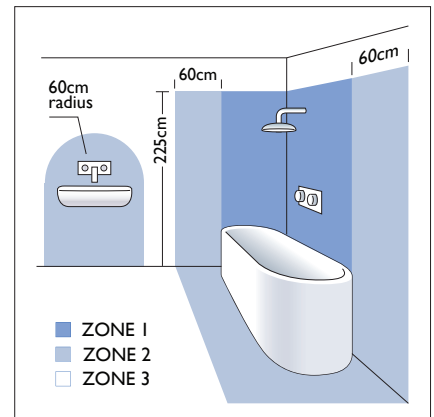

1x14w T5		incl.
-------------	--	-------

81 lm/W

Zones	2	3
-------	----------	----------

NOTE:
If used with a motion detector, ensure a minimum of 20 minutes ON time.

Astro Lighting Ltd.
G2 River Way, Harlow
CM20 2DP, Great Britain