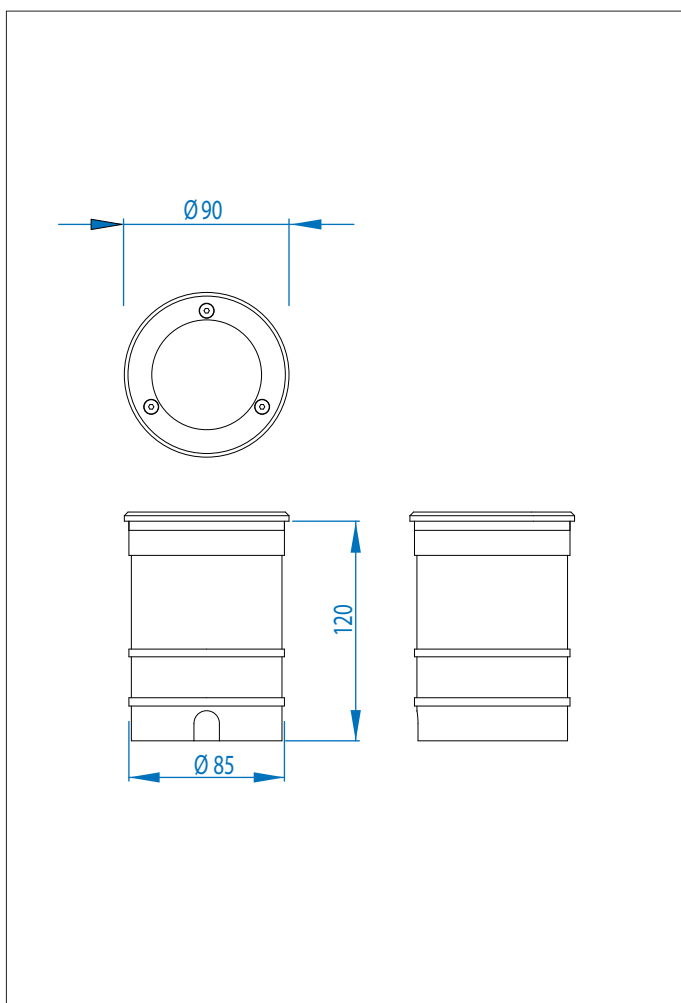

0935 Terra 90

1 x 2.4w LED		incl.
--------------	--	-------

Driver		incl.
--------	--	-------

Zones	Not Applicable
-------	----------------

Astro Lighting Ltd.
G2 River Way, Harlow
CM20 2DP, Great Britain