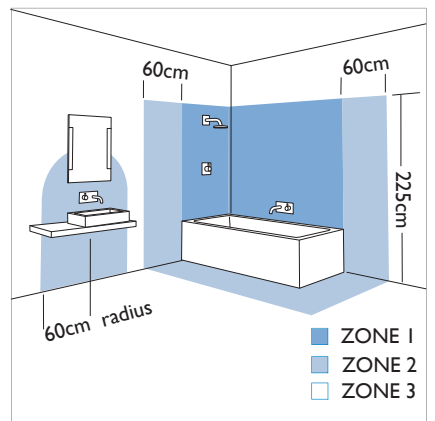

1x60w E27		not included
--------------	--	-----------------

Zones	<b>2</b>	<b>3</b>
-------	----------	----------

Astro Lighting Ltd.  
G2 River Way,  
Harlow,  
Essex,  
CM20 2DP  
Great Britain

tel: +44 (0) 1279 427001  
fax: +44 (0) 1279 427002  
email: sales@astrolighting.co.uk  
www.astrolighting.co.uk