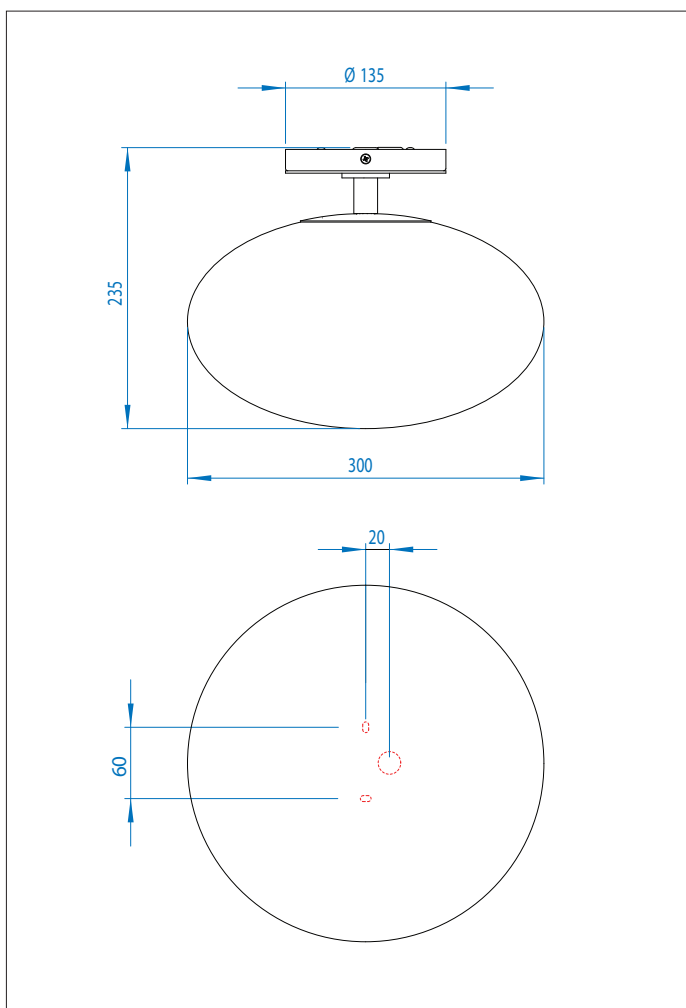

0830 Zeppo

1x60w E27		not included
-----------	--	--------------

Zones	2	3
-------	----------	----------

Astro Lighting Ltd.
 G2 River Way,
 Harlow,
 Essex,
 CM20 2DP
 Great Britain

tel: +44 (0) 1279 427001
 fax: +44 (0) 1279 427002
 email: sales@astrolighting.co.uk
 www.astrolighting.co.uk