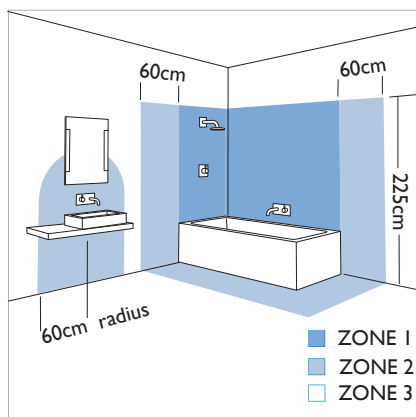

0830 Zeppo

1x60w E27		not included
-----------	--	--------------

Zones	2	3
-------	----------	----------

Astro Lighting Ltd.
 G2 River Way,
 Harlow,
 Essex,
 CM20 2DP
 Great Britain

tel: +44 (0) 1279 427001
 fax: +44 (0) 1279 427002
 email: sales@astrolighting.co.uk
 www.astrolighting.co.uk